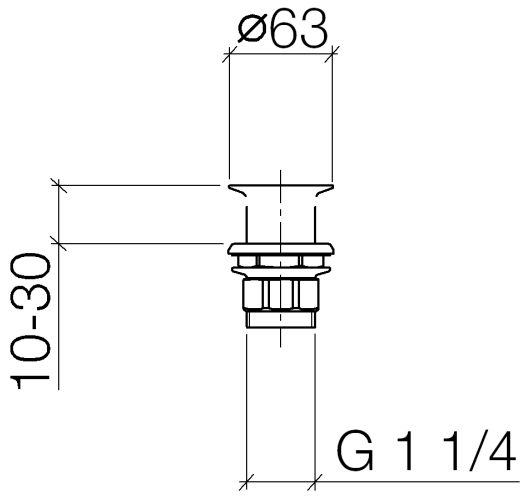

Grated waste 1 1/4" - Durabross (23kt Gold)

10 110 970 Product version from 10/1/2023

	Durabross (23kt Gold)	10 110 970-09
	Chrome	10 110 970-00
	Brushed Platinum	10 110 970-06
	Platinum	10 110 970-08
	Dark Chrome	10 110 970-19
	Light Gold	10 110 970-26
	Brushed Light Gold	10 110 970-27
	Brushed Durabross (23kt Gold)	10 110 970-28
	Matte Black	10 110 970-33
	Brushed Bronze	10 110 970-42
	Brushed Champagne (22kt Gold)	10 110 970-46
	Champagne (22kt Gold)	10 110 970-47
	Brushed Chrome	10 110 970-93
	Brushed Dark Platinum	10 110 970-99

Grated waste 1 1/4" - Durabross (23kt Gold)

10 110 970 Product version from 10/1/2023

Only suitable for sinks without an overflow.

Grated waste 1 1/4" - Durabross (23kt Gold)

10 110 970 Product version from 10/1/2023

Grated waste 1 1/4" - Durabronz (23kt Gold)

10 110 970 Product version from 10/1/2023

Parts for other finishes can be found here: [Chrome](#)

Spare parts list

No.	Item Number	Name	Quantity used	Delivery time
1	09 11 01 025-09	cup	1	60
2	09 14 05 039 90	seal	1	2
3	09 14 03 025 90	seal	1	2
4	09 23 10 017 90	nut	1	2
5	09 23 10 020-09	nut	1	60