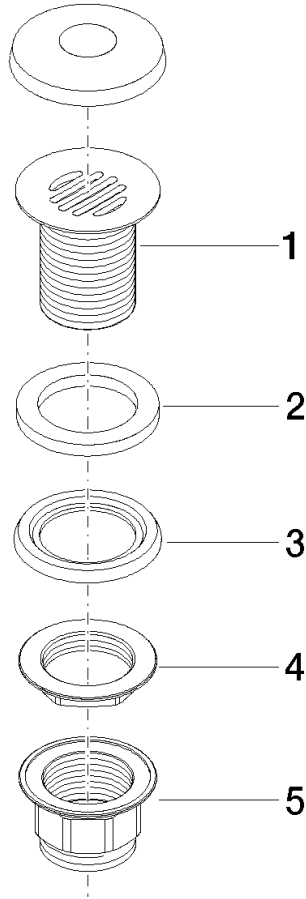

Grated waste 1 1/4" - Durabross (23kt Gold)

10 110 970 Product version from 10/1/2023

	Durabross (23kt Gold)	10 110 970-09
	Chrome	10 110 970-00
	Brushed Platinum	10 110 970-06
	Platinum	10 110 970-08
	Dark Chrome	10 110 970-19
	Light Gold	10 110 970-26
	Brushed Light Gold	10 110 970-27
	Brushed Durabross (23kt Gold)	10 110 970-28
	Matte Black	10 110 970-33
	Brushed Bronze	10 110 970-42
	Brushed Champagne (22kt Gold)	10 110 970-46
	Champagne (22kt Gold)	10 110 970-47
	Brushed Chrome	10 110 970-93
	Brushed Dark Platinum	10 110 970-99

Grated waste 1 1/4" - Durabross (23kt Gold)

10 110 970 Product version from 10/1/2023

Only suitable for sinks without an overflow.

Grated waste 1 1/4" - Durabross (23kt Gold)

10 110 970 Product version from 10/1/2023

Grated waste 1 1/4" - Durabronz (23kt Gold)

10 110 970 Product version from 10/1/2023

Parts for other finishes can be found here: [Chrome](#)

Spare parts list

No.	Item Number	Name	Quantity used	Delivery time
1	09 11 01 025-09	cup	1	60
2	09 14 05 039 90	seal	1	2
3	09 14 03 025 90	seal	1	2
4	09 23 10 017 90	nut	1	2
5	09 23 10 020-09	nut	1	60