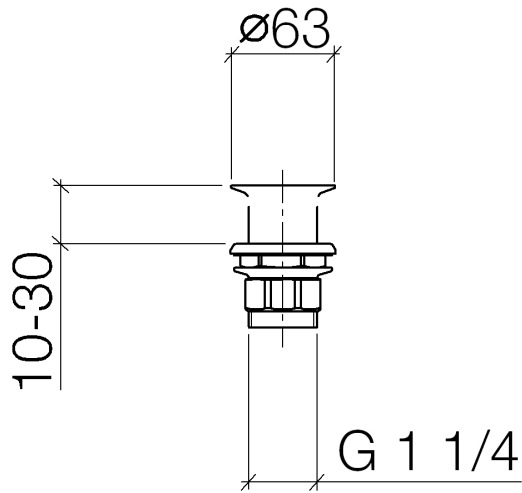

Grated waste 1 1/4" - Brushed Dark Platinum

10 110 970 Product version from 10/1/2023

	Brushed Dark Platinum	10 110 970-99
	Chrome	10 110 970-00
	Brushed Platinum	10 110 970-06
	Platinum	10 110 970-08
	Durabross (23kt Gold)	10 110 970-09
	Dark Chrome	10 110 970-19
	Light Gold	10 110 970-26
	Brushed Light Gold	10 110 970-27
	Brushed Durabross (23kt Gold)	10 110 970-28
	Matte Black	10 110 970-33
	Brushed Bronze	10 110 970-42
	Brushed Champagne (22kt Gold)	10 110 970-46
	Champagne (22kt Gold)	10 110 970-47
	Brushed Chrome	10 110 970-93

Grated waste 1 1/4" - Brushed Dark Platinum

10 110 970 Product version from 10/1/2023

Only suitable for sinks without an overflow.

Grated waste 1 1/4" - Brushed Dark Platinum

10 110 970 Product version from 10/1/2023

Grated waste 1 1/4" - Brushed Dark Platinum

10 110 970 Product version from 10/1/2023

Parts for other finishes can be found here: [Chrome](#)

Spare parts list

No.	Item Number	Name	Quantity used	Delivery time
1	09 11 01 025-99	cup	1	20
2	09 14 05 039 90	seal	1	2
3	09 14 03 025 90	seal	1	2
4	09 23 10 017 90	nut	1	2
5	09 23 10 020-99	nut	1	20