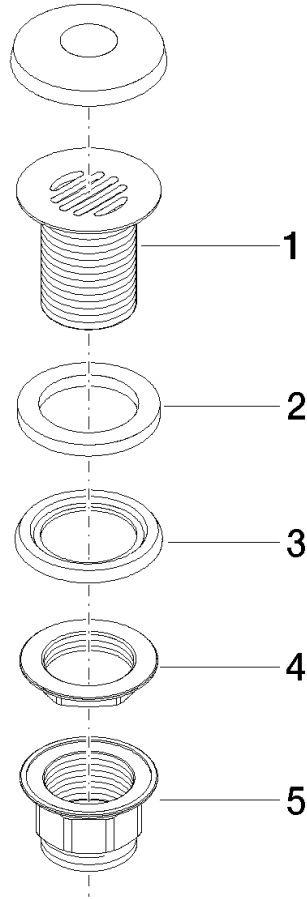

Grated waste 1 1/4" - Brushed Dark Platinum

10 110 970 Product version from 10/1/2023

	Brushed Dark Platinum	10 110 970-99
	Chrome	10 110 970-00
	Brushed Platinum	10 110 970-06
	Platinum	10 110 970-08
	Durabross (23kt Gold)	10 110 970-09
	Dark Chrome	10 110 970-19
	Light Gold	10 110 970-26
	Brushed Light Gold	10 110 970-27
	Brushed Durabross (23kt Gold)	10 110 970-28
	Matte Black	10 110 970-33
	Brushed Bronze	10 110 970-42
	Brushed Champagne (22kt Gold)	10 110 970-46
	Champagne (22kt Gold)	10 110 970-47
	Brushed Chrome	10 110 970-93

Grated waste 1 1/4" - Brushed Dark Platinum

10 110 970 Product version from 10/1/2023

Only suitable for sinks without an overflow.

Grated waste 1 1/4" - Brushed Dark Platinum

10 110 970 Product version from 10/1/2023

Grated waste 1 1/4" - Brushed Dark Platinum

10 110 970 Product version from 10/1/2023

Parts for other finishes can be found here: [Chrome](#)

Spare parts list

No.	Item Number	Name	Quantity used	Delivery time
1	09 11 01 025-99	cup	1	20
2	09 14 05 039 90	seal	1	2
3	09 14 03 025 90	seal	1	2
4	09 23 10 017 90	nut	1	2
5	09 23 10 020-99	nut	1	20