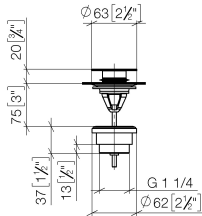

Basin Waste with push fastening 1 1/4" - Durabronz (23kt Gold)

10 125 970 Product version from 10/1/2023

	Durabronz (23kt Gold)	10 125 970-09
	Chrome	10 125 970-00
	Brushed Platinum	10 125 970-06
	Platinum	10 125 970-08
	Dark Chrome	10 125 970-19
	Light Gold	10 125 970-26
	Brushed Light Gold	10 125 970-27
	Brushed Durabronz (23kt Gold)	10 125 970-28
	Matte Black	10 125 970-33
	Platinum / Brushed Platinum	10 125 970-36
	Durabronz / Brushed Durabronz (23kt Gold)	10 125 970-38
	Brushed Bronze	10 125 970-42
	Brushed Champagne (22kt Gold)	10 125 970-46
	Champagne (22kt Gold)	10 125 970-47
	Brushed Chrome	10 125 970-93
	Brushed Dark Platinum	10 125 970-99

Basin Waste with push fastening 1 1/4" - Durabronz (23kt Gold)

10 125 970 Product version from 10/1/2023

Only suitable for basins with an overflow.

Basin Waste with push fastening 1 1/4" - Durabronz (23kt Gold)

10 125 970 Product version from 10/1/2023

mm [inches]

Basin Waste with push fastening 1 1/4" - Durabross (23kt Gold)

10 125 970 Product version from 10/1/2023

Parts for other finishes can be found here: [Chrome](#)