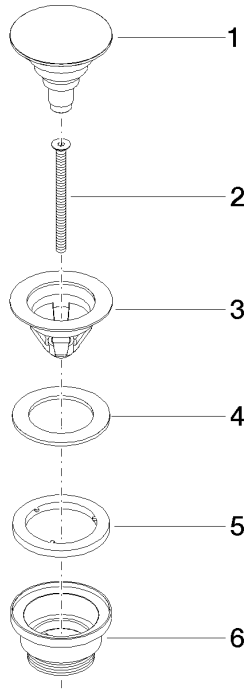

Basin Waste with push fastening 1 1/4" - Durabronz (23kt Gold)

10 125 970 Product version from 10/1/2023

	Durabronz (23kt Gold)	10 125 970-09
	Chrome	10 125 970-00
	Brushed Platinum	10 125 970-06
	Platinum	10 125 970-08
	Dark Chrome	10 125 970-19
	Light Gold	10 125 970-26
	Brushed Light Gold	10 125 970-27
	Brushed Durabronz (23kt Gold)	10 125 970-28
	Matte Black	10 125 970-33
	Platinum / Brushed Platinum	10 125 970-36
	Durabronz / Brushed Durabronz (23kt Gold)	10 125 970-38
	Brushed Bronze	10 125 970-42
	Brushed Champagne (22kt Gold)	10 125 970-46
	Champagne (22kt Gold)	10 125 970-47
	Brushed Chrome	10 125 970-93
	Brushed Dark Platinum	10 125 970-99

Basin Waste with push fastening 1 1/4" - Durabronz (23kt Gold)

10 125 970 Product version from 10/1/2023

Only suitable for basins with an overflow.

Basin Waste with push fastening 1 1/4" - Durabronz (23kt Gold)

10 125 970 Product version from 10/1/2023

mm [inches]

Basin Waste with push fastening 1 1/4" - Durabross (23kt Gold)

10 125 970 Product version from 10/1/2023

Parts for other finishes can be found here: [Chrome](#)

Spare parts list

No.	Item Number	Name	Quantity used	Delivery time
1	04 31 20 096 00-09	plug	1	40
2	09 30 30 179 90	screw	1	2
3	09 11 01 038-09	cup	1	40
4	09 14 05 061 90	seal	1	2
5	09 14 03 153 90	seal	1	2
6	09 11 10 156-09	connection	1	60