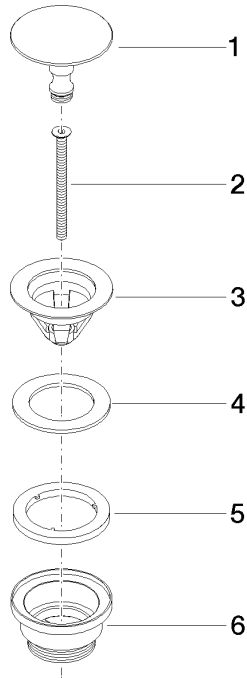

**Basin Waste without press-closing 1 1/4" - Chrome**

10 126 970 Product version from 10/1/2023

	Chrome	10 126 970-00
	Brushed Platinum	10 126 970-06
	Platinum	10 126 970-08
	Durabress (23kt Gold)	10 126 970-09
	Dark Chrome	10 126 970-19
	Light Gold	10 126 970-26
	Brushed Light Gold	10 126 970-27
	Brushed Durabress (23kt Gold)	10 126 970-28
	Matte Black	10 126 970-33
	Brushed Bronze	10 126 970-42
	Brushed Champagne (22kt Gold)	10 126 970-46
	Champagne (22kt Gold)	10 126 970-47
	Brushed Chrome	10 126 970-93
	Brushed Dark Platinum	10 126 970-99

## Basin Waste without press-closing 1 1/4" - Chrome

10 126 970 Product version from 10/1/2023

mm [inches]

## Basin Waste without press-closing 1 1/4" - Chrome

10 126 970 Product version from 10/1/2023

Parts for other finishes can be found here: [Brushed](#)  
[Platinum](#)

### Spare parts list

No.	Item Number	Name	Quantity used	Delivery time
1	09 31 20 097-00	plug	1	10
2	09 30 30 179 90	screw	1	2
3	09 11 01 038-00	cup	1	10
4	09 14 05 061 90	seal	1	2
5	09 14 03 153 90	seal	1	2
6	09 11 10 156-00	connection	1	-