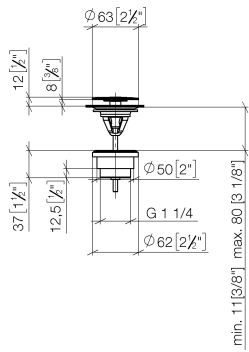

**Basin Waste without press-closing 1 1/4" - Chrome**

10 126 970 Product version from 10/1/2023

	Chrome	10 126 970-00
	Brushed Platinum	10 126 970-06
	Platinum	10 126 970-08
	Durabress (23kt Gold)	10 126 970-09
	Dark Chrome	10 126 970-19
	Light Gold	10 126 970-26
	Brushed Light Gold	10 126 970-27
	Brushed Durabress (23kt Gold)	10 126 970-28
	Matte Black	10 126 970-33
	Brushed Bronze	10 126 970-42
	Brushed Champagne (22kt Gold)	10 126 970-46
	Champagne (22kt Gold)	10 126 970-47
	Brushed Chrome	10 126 970-93
	Brushed Dark Platinum	10 126 970-99

## Basin Waste without press-closing 1 1/4" - Chrome

---

10 126 970 Product version from 10/1/2023

Only suitable for sinks without an overflow.

## Basin Waste without press-closing 1 1/4" - Chrome

10 126 970 Product version from 10/1/2023

mm [inches]

## Basin Waste without press-closing 1 1/4" - Chrome

10 126 970 Product version from 10/1/2023

Parts for other finishes can be found here: [Brushed](#)  
[Platinum](#)