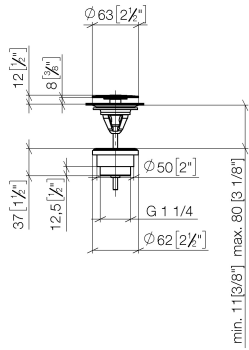

Basin Waste without press-closing 1 1/4" - Platinum

10 126 970 Product version from 10/1/2023

	Platinum	10 126 970-08
	Chrome	10 126 970-00
	Brushed Platinum	10 126 970-06
	Durabrand (23kt Gold)	10 126 970-09
	Dark Chrome	10 126 970-19
	Light Gold	10 126 970-26
	Brushed Light Gold	10 126 970-27
	Brushed Durabrand (23kt Gold)	10 126 970-28
	Matte Black	10 126 970-33
	Brushed Bronze	10 126 970-42
	Brushed Champagne (22kt Gold)	10 126 970-46
	Champagne (22kt Gold)	10 126 970-47
	Brushed Chrome	10 126 970-93
	Brushed Dark Platinum	10 126 970-99

Basin Waste without press-closing 1 1/4" - Platinum

10 126 970 Product version from 10/1/2023

Only suitable for sinks without an overflow.

Basin Waste without press-closing 1 1/4" - Platinum

10 126 970 Product version from 10/1/2023

mm [inches]

Basin Waste without press-closing 1 1/4" - Platinum

10 126 970 Product version from 10/1/2023

Parts for other finishes can be found here: [Chrome](#)

Spare parts list

No.	Item Number	Name	Quantity used	Delivery time
1	09 31 20 097-08	plug	1	60
2	09 30 30 179 90	screw	1	2
3	09 11 01 038-08	cup	1	40
4	09 14 05 061 90	seal	1	2
5	09 14 03 153 90	seal	1	2
6	09 11 10 156-08	connection	1	60