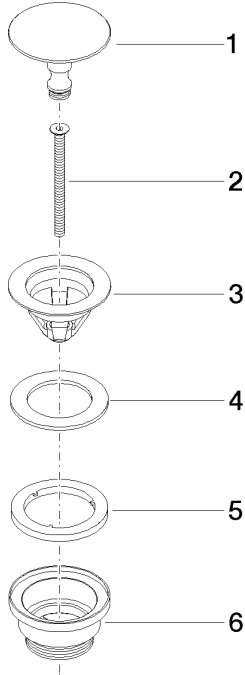

Basin Waste without press-closing 1 1/4" - Platinum

10 126 970 Product version from 10/1/2023

	Platinum	10 126 970-08
	Chrome	10 126 970-00
	Brushed Platinum	10 126 970-06
	Durabrand (23kt Gold)	10 126 970-09
	Dark Chrome	10 126 970-19
	Light Gold	10 126 970-26
	Brushed Light Gold	10 126 970-27
	Brushed Durabrand (23kt Gold)	10 126 970-28
	Matte Black	10 126 970-33
	Brushed Bronze	10 126 970-42
	Brushed Champagne (22kt Gold)	10 126 970-46
	Champagne (22kt Gold)	10 126 970-47
	Brushed Chrome	10 126 970-93
	Brushed Dark Platinum	10 126 970-99

Basin Waste without press-closing 1 1/4" - Platinum

10 126 970 Product version from 10/1/2023

Only suitable for sinks without an overflow.

Basin Waste without press-closing 1 1/4" - Platinum

10 126 970 Product version from 10/1/2023

mm [inches]

Basin Waste without press-closing 1 1/4" - Platinum

10 126 970 Product version from 10/1/2023

Parts for other finishes can be found here: [Chrome](#)

Spare parts list

No.	Item Number	Name	Quantity used	Delivery time
1	09 31 20 097-08	plug	1	60
2	09 30 30 179 90	screw	1	2
3	09 11 01 038-08	cup	1	40
4	09 14 05 061 90	seal	1	2
5	09 14 03 153 90	seal	1	2
6	09 11 10 156-08	connection	1	60