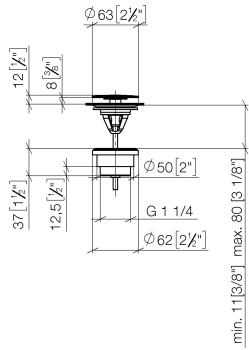

Basin Waste without press-closing 1 1/4" - Dark Chrome

10 126 970

Only suitable for sinks without an overflow.

Basin Waste without press-closing 1 1/4" - Dark Chrome

10 126 970

mm [inches]

Basin Waste without press-closing 1 1/4" - Dark Chrome