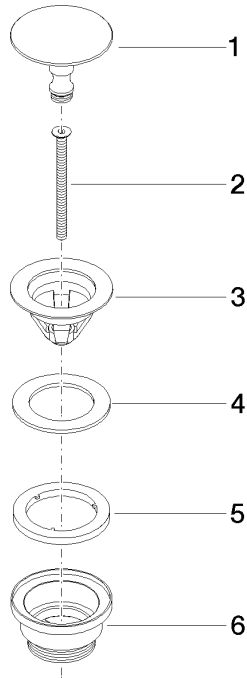

**Basin Waste without press-closing 1 1/4" - Brushed Light Gold**

10 126 970 Product version from 10/1/2023

|   |                               |               |
|---|-------------------------------|---------------|
|    | Brushed Light Gold            | 10 126 970-27 |
|    | Chrome                        | 10 126 970-00 |
|    | Brushed Platinum              | 10 126 970-06 |
|    | Platinum                      | 10 126 970-08 |
|    | Durabrand (23kt Gold)         | 10 126 970-09 |
|    | Dark Chrome                   | 10 126 970-19 |
|    | Light Gold                    | 10 126 970-26 |
|    | Brushed Durabrand (23kt Gold) | 10 126 970-28 |
|   | Matte Black                   | 10 126 970-33 |
|  | Brushed Bronze                | 10 126 970-42 |
|  | Brushed Champagne (22kt Gold) | 10 126 970-46 |
|  | Champagne (22kt Gold)         | 10 126 970-47 |
|  | Brushed Chrome                | 10 126 970-93 |
|  | Brushed Dark Platinum         | 10 126 970-99 |

## Basin Waste without press-closing 1 1/4" - Brushed Light Gold

10 126 970 Product version from 10/1/2023

mm [inches]

## Basin Waste without press-closing 1 1/4" - Brushed Light Gold

10 126 970 Product version from 10/1/2023

Parts for other finishes can be found here: [Chrome](#)

### Spare parts list

| No. | Item Number     | Name       | Quantity used | Delivery time |
|-----|-----------------|------------|---------------|---------------|
| 1   | 09 31 20 097-27 | plug       | 1             | 60            |
| 2   | 09 30 30 179 90 | screw      | 1             | 2             |
| 3   | 09 11 01 038-27 | cup        | 1             | 60            |
| 4   | 09 14 05 061 90 | seal       | 1             | 2             |
| 5   | 09 14 03 153 90 | seal       | 1             | 2             |
| 6   | 09 11 10 156-27 | connection | 1             | 60            |