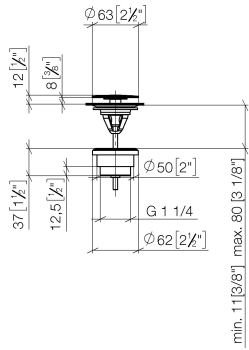

**Basin Waste without press-closing 1 1/4" - Brushed Light Gold**

10 126 970 Product version from 10/1/2023

|   |                               |               |
|---|-------------------------------|---------------|
|    | Brushed Light Gold            | 10 126 970-27 |
|    | Chrome                        | 10 126 970-00 |
|    | Brushed Platinum              | 10 126 970-06 |
|    | Platinum                      | 10 126 970-08 |
|    | Durabrand (23kt Gold)         | 10 126 970-09 |
|    | Dark Chrome                   | 10 126 970-19 |
|    | Light Gold                    | 10 126 970-26 |
|    | Brushed Durabrand (23kt Gold) | 10 126 970-28 |
|   | Matte Black                   | 10 126 970-33 |
|  | Brushed Bronze                | 10 126 970-42 |
|  | Brushed Champagne (22kt Gold) | 10 126 970-46 |
|  | Champagne (22kt Gold)         | 10 126 970-47 |
|  | Brushed Chrome                | 10 126 970-93 |
|  | Brushed Dark Platinum         | 10 126 970-99 |

## Basin Waste without press-closing 1 1/4" - Brushed Light Gold

10 126 970 Product version from 10/1/2023

mm [inches]

## Basin Waste without press-closing 1 1/4" - Brushed Light Gold

10 126 970 Product version from 10/1/2023

Parts for other finishes can be found here: [Chrome](#)

### Spare parts list

| No. | Item Number     | Name       | Quantity used | Delivery time |
|-----|-----------------|------------|---------------|---------------|
| 1   | 09 31 20 097-27 | plug       | 1             | 60            |
| 2   | 09 30 30 179 90 | screw      | 1             | 2             |
| 3   | 09 11 01 038-27 | cup        | 1             | 60            |
| 4   | 09 14 05 061 90 | seal       | 1             | 2             |
| 5   | 09 14 03 153 90 | seal       | 1             | 2             |
| 6   | 09 11 10 156-27 | connection | 1             | 60            |