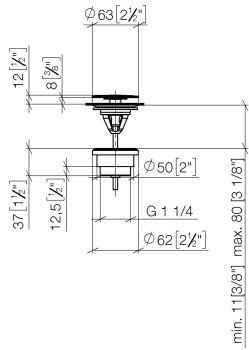

Basin Waste without press-closing 1 1/4" - Brushed Bronze

10 126 970 Product version from 10/1/2023

	Brushed Bronze	10 126 970-42
	Chrome	10 126 970-00
	Brushed Platinum	10 126 970-06
	Platinum	10 126 970-08
	Durabronze (23kt Gold)	10 126 970-09
	Dark Chrome	10 126 970-19
	Light Gold	10 126 970-26
	Brushed Light Gold	10 126 970-27
	Brushed Durabronze (23kt Gold)	10 126 970-28
	Matte Black	10 126 970-33
	Brushed Champagne (22kt Gold)	10 126 970-46
	Champagne (22kt Gold)	10 126 970-47
	Brushed Chrome	10 126 970-93
	Brushed Dark Platinum	10 126 970-99

Basin Waste without press-closing 1 1/4" - Brushed Bronze

10 126 970 Product version from 10/1/2023

Only suitable for sinks without an overflow.

Basin Waste without press-closing 1 1/4" - Brushed Bronze

10 126 970 Product version from 10/1/2023

mm [inches]

Basin Waste without press-closing 1 1/4" - Brushed Bronze

10 126 970 Product version from 10/1/2023

Parts for other finishes can be found here: [Chrome](#)

Spare parts list

No.	Item Number	Name	Quantity used	Delivery time
1	09 31 20 097-42	plug	1	60
2	09 30 30 179 90	screw	1	2
3	09 11 01 038-42	cup	1	60
4	09 14 05 061 90	seal	1	2
5	09 14 03 153 90	seal	1	2
6	09 11 10 156-42	connection	1	60