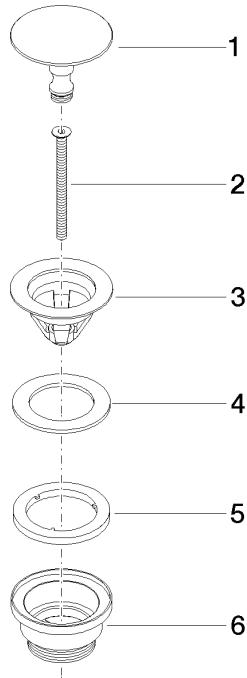

Basin Waste without press-closing 1 1/4" - Brushed Bronze

10 126 970 Product version from 10/1/2023

	Brushed Bronze	10 126 970-42
	Chrome	10 126 970-00
	Brushed Platinum	10 126 970-06
	Platinum	10 126 970-08
	Durabronze (23kt Gold)	10 126 970-09
	Dark Chrome	10 126 970-19
	Light Gold	10 126 970-26
	Brushed Light Gold	10 126 970-27
	Brushed Durabronze (23kt Gold)	10 126 970-28
	Matte Black	10 126 970-33
	Brushed Champagne (22kt Gold)	10 126 970-46
	Champagne (22kt Gold)	10 126 970-47
	Brushed Chrome	10 126 970-93
	Brushed Dark Platinum	10 126 970-99

Basin Waste without press-closing 1 1/4" - Brushed Bronze

10 126 970 Product version from 10/1/2023

Only suitable for sinks without an overflow.

Basin Waste without press-closing 1 1/4" - Brushed Bronze

10 126 970 Product version from 10/1/2023

mm [inches]

Basin Waste without press-closing 1 1/4" - Brushed Bronze

10 126 970 Product version from 10/1/2023

Parts for other finishes can be found here: [Chrome](#)

Spare parts list

No.	Item Number	Name	Quantity used	Delivery time
1	09 31 20 097-42	plug	1	60
2	09 30 30 179 90	screw	1	2
3	09 11 01 038-42	cup	1	60
4	09 14 05 061 90	seal	1	2
5	09 14 03 153 90	seal	1	2
6	09 11 10 156-42	connection	1	60