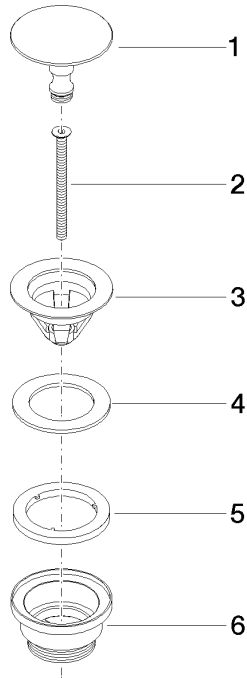

Basin Waste without press-closing 1 1/4" - Brushed Dark Platinum

10 126 970 Product version from 10/1/2023

	Brushed Dark Platinum	10 126 970-99
	Chrome	10 126 970-00
	Brushed Platinum	10 126 970-06
	Platinum	10 126 970-08
	Durabrand (23kt Gold)	10 126 970-09
	Dark Chrome	10 126 970-19
	Light Gold	10 126 970-26
	Brushed Light Gold	10 126 970-27
	Brushed Durabrand (23kt Gold)	10 126 970-28
	Matte Black	10 126 970-33
	Brushed Bronze	10 126 970-42
	Brushed Champagne (22kt Gold)	10 126 970-46
	Champagne (22kt Gold)	10 126 970-47
	Brushed Chrome	10 126 970-93

Basin Waste without press-closing 1 1/4" - Brushed Dark Platinum

10 126 970 Product version from 10/1/2023

Only suitable for sinks without an overflow.

Basin Waste without press-closing 1 1/4" - Brushed Dark Platinum

10 126 970 Product version from 10/1/2023

mm [inches]

Basin Waste without press-closing 1 1/4" - Brushed Dark Platinum

10 126 970 Product version from 10/1/2023

Parts for other finishes can be found here: [Chrome](#)

Spare parts list

No.	Item Number	Name	Quantity used	Delivery time
1	09 31 20 097-99	plug	1	20
2	09 30 30 179 90	screw	1	2
3	09 11 01 038-99	cup	1	20
4	09 14 05 061 90	seal	1	2
5	09 14 03 153 90	seal	1	2
6	09 11 10 156-99	connection	1	20