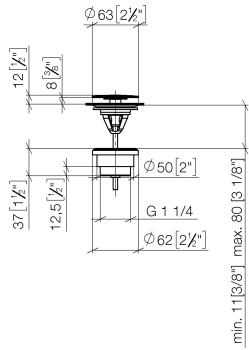

10 126 970 Product version from 10/1/2023

mm [inches]

Basin Waste without press-closing 1 1/4" - Brushed Dark Platinum

10 126 970 Product version from 10/1/2023

Parts for other finishes can be found here: [Chrome](#)

Spare parts list

No.	Item Number	Name	Quantity used	Delivery time
1	09 31 20 097-99	plug	1	20
2	09 30 30 179 90	screw	1	2
3	09 11 01 038-99	cup	1	20
4	09 14 05 061 90	seal	1	2
5	09 14 03 153 90	seal	1	2
6	09 11 10 156-99	connection	1	20