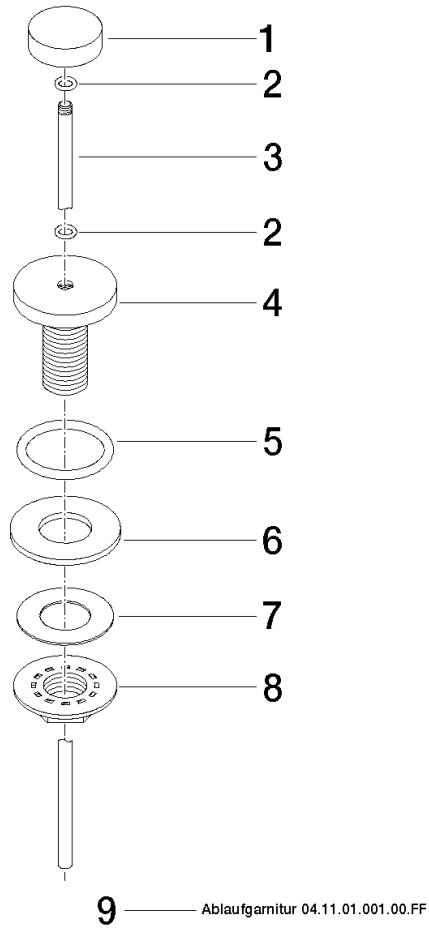

Basin Waste with knob for deck mounting 1 1/4" - Chrome

10 200 970 Product version from 10/1/2023

Basin Waste with knob for deck mounting 1 1/4" - Chrome

10 200 970 Product version from 10/1/2023

Only suitable for basins with an overflow.

Basin Waste with knob for deck mounting 1 1/4" - Chrome

10 200 970 Product version from 10/1/2023

mm [inches]

Basin Waste with knob for deck mounting 1 1/4" - Chrome

10 200 970 Product version from 10/1/2023

Spare parts list

No.	Item Number	Name	Quantity used	Delivery time
1	09 21 33 001-00	handle	1	10
2	09 14 10 007 90	seal	2	2
3	09 31 09 004-00	pull-rod	1	10
4	09 18 40 022-00	sleeve	1	10
5	09 14 10 095 90	seal	1	2
6	09 14 05 012 90	seal	1	2
7	09 14 40 001 90	seal	1	60
8	09 23 10 010 90	nut	1	2
9	90 11 01 001 00-00	pop-up waste	1	10