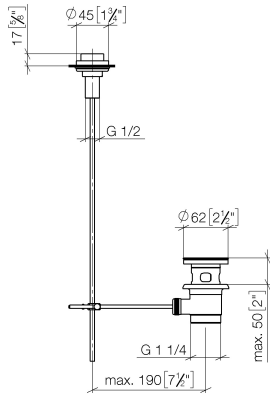

Basin Waste with knob for deck mounting 1 1/4" - Chrome

10 200 970 Product version from 10/1/2023

Basin Waste with knob for deck mounting 1 1/4" - Chrome

10 200 970 Product version from 10/1/2023

Only suitable for basins with an overflow.

Basin Waste with knob for deck mounting 1 1/4" - Chrome

10 200 970 Product version from 10/1/2023

mm [inches]

Basin Waste with knob for deck mounting 1 1/4" - Chrome

10 200 970 Product version from 10/1/2023

Spare parts list

No.	Item Number	Name	Quantity used	Delivery time
1	09 21 33 001-00	handle	1	10
2	09 14 10 007 90	seal	2	2
3	09 31 09 004-00	pull-rod	1	10
4	09 18 40 022-00	sleeve	1	10
5	09 14 10 095 90	seal	1	2
6	09 14 05 012 90	seal	1	2
7	09 14 40 001 90	seal	1	60
8	09 23 10 010 90	nut	1	2
9	90 11 01 001 00-00	pop-up waste	1	10