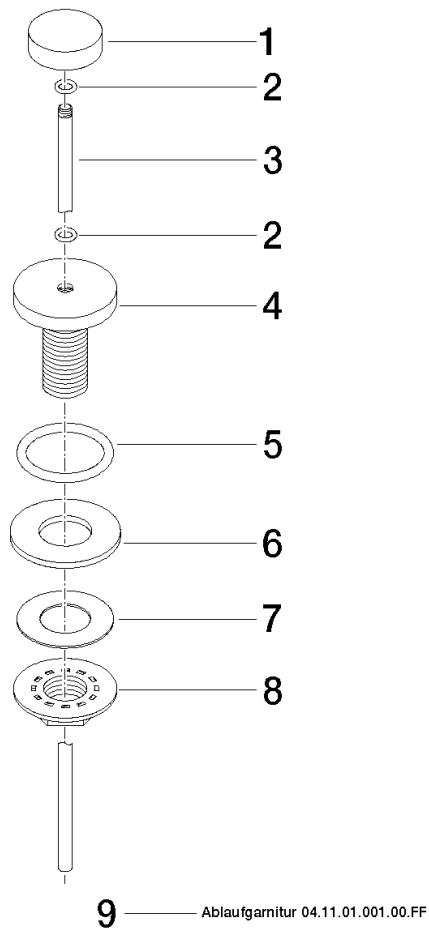

Basin Waste with knob for deck mounting 1 1/4" - Platinum

10 200 970 Product version from 10/1/2023

Basin Waste with knob for deck mounting 1 1/4" - Platinum

10 200 970 Product version from 10/1/2023

Only suitable for basins with an overflow.

Basin Waste with knob for deck mounting 1 1/4" - Platinum

10 200 970 Product version from 10/1/2023

mm [inches]

Basin Waste with knob for deck mounting 1 1/4" - Platinum

10 200 970 Product version from 10/1/2023

Spare parts list

No.	Item Number	Name	Quantity used	Delivery time
1	09 21 33 001-08	handle	1	40
2	09 14 10 007 90	seal	2	2
3	09 31 09 004-08	pull-rod	1	40
4	09 18 40 022-08	sleeve	1	40
5	09 14 10 095 90	seal	1	2
6	09 14 05 012 90	seal	1	2
7	09 14 40 001 90	seal	1	60
8	09 23 10 010 90	nut	1	2
9	90 11 01 001 00-08	pop-up waste	1	40