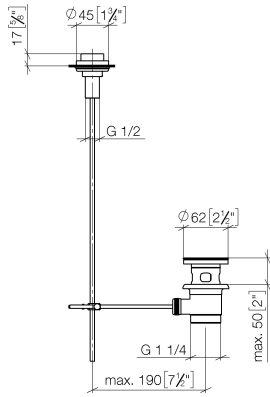

Basin Waste with knob for deck mounting 1 1/4" - Platinum

10 200 970 Product version from 10/1/2023

Basin Waste with knob for deck mounting 1 1/4" - Platinum

10 200 970 Product version from 10/1/2023

Only suitable for basins with an overflow.

Basin Waste with knob for deck mounting 1 1/4" - Platinum

10 200 970 Product version from 10/1/2023

mm [inches]

Basin Waste with knob for deck mounting 1 1/4" - Platinum

10 200 970 Product version from 10/1/2023

Spare parts list

No.	Item Number	Name	Quantity used	Delivery time
1	09 21 33 001-08	handle	1	40
2	09 14 10 007 90	seal	2	2
3	09 31 09 004-08	pull-rod	1	40
4	09 18 40 022-08	sleeve	1	40
5	09 14 10 095 90	seal	1	2
6	09 14 05 012 90	seal	1	2
7	09 14 40 001 90	seal	1	60
8	09 23 10 010 90	nut	1	2
9	90 11 01 001 00-08	pop-up waste	1	40