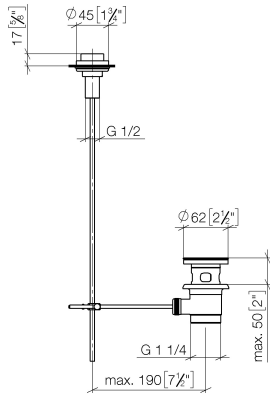

Basin Waste with knob for deck mounting 1 1/4" - Matte Black

10 200 970 Product version from 10/1/2023

Basin Waste with knob for deck mounting 1 1/4" - Matte Black

10 200 970 Product version from 10/1/2023

Only suitable for basins with an overflow.

Basin Waste with knob for deck mounting 1 1/4" - Matte Black

10 200 970 Product version from 10/1/2023

mm [inches]

Basin Waste with knob for deck mounting 1 1/4" - Matte Black

10 200 970 Product version from 10/1/2023

Spare parts list

| No. | Item Number | Name | Quantity used | Delivery time |
|-----|--------------------|--------------|---------------|---------------|
| 1 | 09 21 33 001-33 | handle | 1 | 30 |
| 2 | 09 14 10 007 90 | seal | 2 | 2 |
| 3 | 09 31 09 004-33 | pull-rod | 1 | 30 |
| 4 | 09 18 40 022-33 | sleeve | 1 | 30 |
| 5 | 09 14 10 095 90 | seal | 1 | 2 |
| 6 | 09 14 05 012 90 | seal | 1 | 2 |
| 7 | 09 14 40 001 90 | seal | 1 | 60 |
| 8 | 09 23 10 010 90 | nut | 1 | 2 |
| 9 | 90 11 01 001 00-33 | pop-up waste | 1 | 30 |