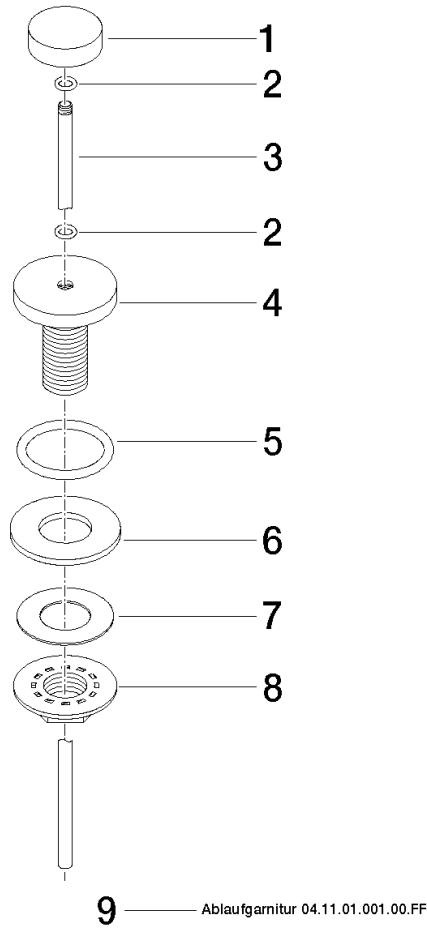

Basin Waste with knob for deck mounting 1 1/4" - Matte Black

10 200 970 Product version from 10/1/2023

Basin Waste with knob for deck mounting 1 1/4" - Matte Black

10 200 970 Product version from 10/1/2023

Only suitable for basins with an overflow.

Basin Waste with knob for deck mounting 1 1/4" - Matte Black

10 200 970 Product version from 10/1/2023

mm [inches]

Basin Waste with knob for deck mounting 1 1/4" - Matte Black

10 200 970 Product version from 10/1/2023

Spare parts list

| No. | Item Number | Name | Quantity used | Delivery time |
|-----|--------------------|--------------|---------------|---------------|
| 1 | 09 21 33 001-33 | handle | 1 | 30 |
| 2 | 09 14 10 007 90 | seal | 2 | 2 |
| 3 | 09 31 09 004-33 | pull-rod | 1 | 30 |
| 4 | 09 18 40 022-33 | sleeve | 1 | 30 |
| 5 | 09 14 10 095 90 | seal | 1 | 2 |
| 6 | 09 14 05 012 90 | seal | 1 | 2 |
| 7 | 09 14 40 001 90 | seal | 1 | 60 |
| 8 | 09 23 10 010 90 | nut | 1 | 2 |
| 9 | 90 11 01 001 00-33 | pop-up waste | 1 | 30 |