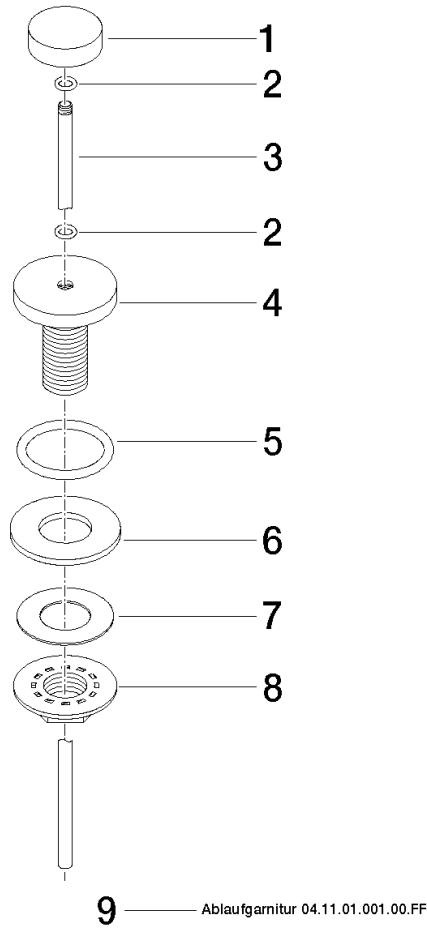

Basin Waste with knob for deck mounting 1 1/4" - Champagne (22kt Gold)

10 200 970 Product version from 10/1/2023

Basin Waste with knob for deck mounting 1 1/4" - Champagne (22kt Gold)

10 200 970 Product version from 10/1/2023

Only suitable for basins with an overflow.

Basin Waste with knob for deck mounting 1 1/4" - Champagne (22kt Gold)

10 200 970 Product version from 10/1/2023

mm [inches]

Basin Waste with knob for deck mounting 1 1/4" - Champagne (22kt Gold)

10 200 970 Product version from 10/1/2023

Spare parts list

No.	Item Number	Name	Quantity used	Delivery time
1	09 21 33 001-47	handle	1	30
2	09 14 10 007 90	seal	2	2
3	09 31 09 004-47	pull-rod	1	30
4	09 18 40 022-47	sleeve	1	30
5	09 14 10 095 90	seal	1	2
6	09 14 05 012 90	seal	1	2
7	09 14 40 001 90	seal	1	60
8	09 23 10 010 90	nut	1	2
9	90 11 01 001 00-47	pop-up waste	1	30