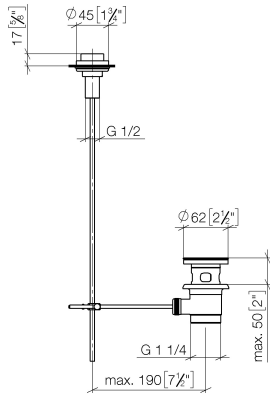

Basin Waste with knob for deck mounting 1 1/4" - Champagne (22kt Gold)

10 200 970 Product version from 10/1/2023

Basin Waste with knob for deck mounting 1 1/4" - Champagne (22kt Gold)

10 200 970 Product version from 10/1/2023

Only suitable for basins with an overflow.

Basin Waste with knob for deck mounting 1 1/4" - Champagne (22kt Gold)

10 200 970 Product version from 10/1/2023

mm [inches]

Basin Waste with knob for deck mounting 1 1/4" - Champagne (22kt Gold)

10 200 970 Product version from 10/1/2023

Spare parts list

No.	Item Number	Name	Quantity used	Delivery time
1	09 21 33 001-47	handle	1	30
2	09 14 10 007 90	seal	2	2
3	09 31 09 004-47	pull-rod	1	30
4	09 18 40 022-47	sleeve	1	30
5	09 14 10 095 90	seal	1	2
6	09 14 05 012 90	seal	1	2
7	09 14 40 001 90	seal	1	60
8	09 23 10 010 90	nut	1	2
9	90 11 01 001 00-47	pop-up waste	1	30