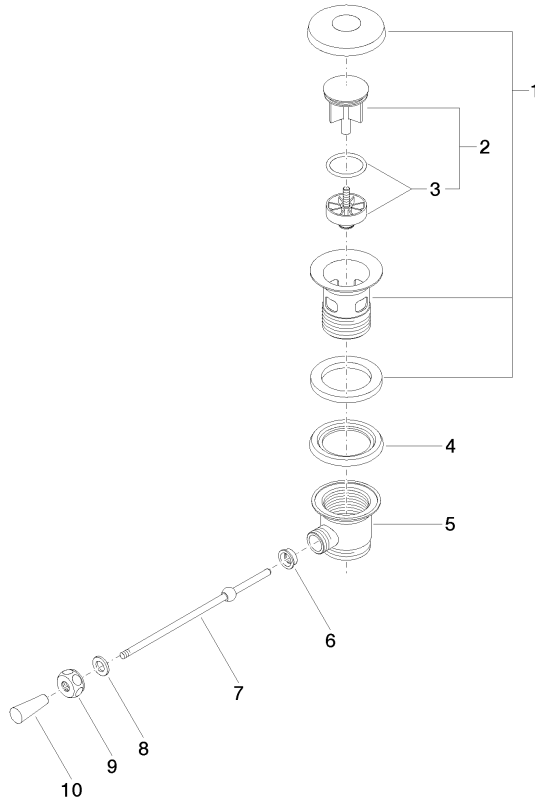

Basin Waste 1 1/4" - Chrome

10 300 970 Product version from 10/1/2023

- length of knee lever 185 mm

Only suitable for basins with an overflow.

	Chrome	10 300 970-00
	Brushed Platinum	10 300 970-06
	Platinum	10 300 970-08
	Durabress (23kt Gold)	10 300 970-09
	Dark Chrome	10 300 970-19
	Light Gold	10 300 970-26
	Brushed Light Gold	10 300 970-27
	Brushed Durabress (23kt Gold)	10 300 970-28
	Matte Black	10 300 970-33
	Brushed Bronze	10 300 970-42
	Brushed Champagne (22kt Gold)	10 300 970-46
	Champagne (22kt Gold)	10 300 970-47
	Brushed Chrome	10 300 970-93
	Brushed Dark Platinum	10 300 970-99

Basin Waste 1 1/4" - Chrome

10 300 970 Product version from 10/1/2023

mm [inches]
1:2

Basin Waste 1 1/4" - Chrome

10 300 970 Product version from 10/1/2023

Parts for other finishes can be found here: [Brushed Platinum](#)

Spare parts list

No.	Item Number	Name	Quantity used	Delivery time
1	90 11 01 026 00-00	cup	1	2
2	04 31 20 016 00-00	plug	1	10
3	04 28 10 026 00 90	accessories	1	2
4	09 14 03 025 90	seal	1	2
5	09 11 01 023-00	cup	1	10
6	09 14 05 040 90	seal	1	2
7	09 31 09 055-00	pull-rod	1	10
8	09 30 11 049 90	disc	1	2
9	09 23 30 003-00	nut	1	10
10	09 20 01 040-00	handle	1	10