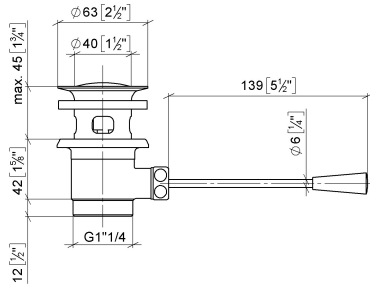

Basin Waste 1 1/4" - Chrome

10 300 970 Product version from 10/1/2023

- length of knee lever 185 mm

Only suitable for basins with an overflow.

	Chrome	10 300 970-00
	Brushed Platinum	10 300 970-06
	Platinum	10 300 970-08
	Durabress (23kt Gold)	10 300 970-09
	Dark Chrome	10 300 970-19
	Light Gold	10 300 970-26
	Brushed Light Gold	10 300 970-27
	Brushed Durabress (23kt Gold)	10 300 970-28
	Matte Black	10 300 970-33
	Brushed Bronze	10 300 970-42
	Brushed Champagne (22kt Gold)	10 300 970-46
	Champagne (22kt Gold)	10 300 970-47
	Brushed Chrome	10 300 970-93
	Brushed Dark Platinum	10 300 970-99

Basin Waste 1 1/4" - Chrome

10 300 970 Product version from 10/1/2023

mm [inches]
1:2

Basin Waste 1 1/4" - Chrome

10 300 970 Product version from 10/1/2023

Parts for other finishes can be found here: [Brushed Platinum](#)

Spare parts list

No.	Item Number	Name	Quantity used	Delivery time
1	90 11 01 026 00-00	cup	1	2
2	04 31 20 016 00-00	plug	1	10
3	04 28 10 026 00 90	accessories	1	2
4	09 14 03 025 90	seal	1	2
5	09 11 01 023-00	cup	1	10
6	09 14 05 040 90	seal	1	2
7	09 31 09 055-00	pull-rod	1	10
8	09 30 11 049 90	disc	1	2
9	09 23 30 003-00	nut	1	10
10	09 20 01 040-00	handle	1	10