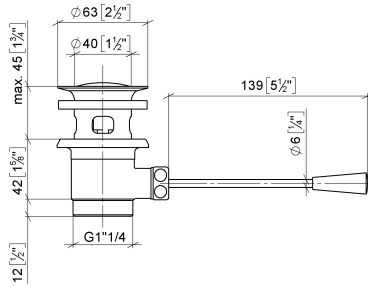

Basin Waste 1 1/4" - Platinum

10 300 970 Product version from 10/1/2023

- length of knee lever 185 mm

Only suitable for basins with an overflow.

	Platinum	10 300 970-08
	Chrome	10 300 970-00
	Brushed Platinum	10 300 970-06
	Durabronze (23kt Gold)	10 300 970-09
	Dark Chrome	10 300 970-19
	Light Gold	10 300 970-26
	Brushed Light Gold	10 300 970-27
	Brushed Durabronze (23kt Gold)	10 300 970-28
	Matte Black	10 300 970-33
	Brushed Bronze	10 300 970-42
	Brushed Champagne (22kt Gold)	10 300 970-46
	Champagne (22kt Gold)	10 300 970-47
	Brushed Chrome	10 300 970-93
	Brushed Dark Platinum	10 300 970-99

Basin Waste 1 1/4" - Platinum

10 300 970 Product version from 10/1/2023

mm [inches]
1:2

Basin Waste 1 1/4" - Platinum

10 300 970 Product version from 10/1/2023

Parts for other finishes can be found here: [Chrome](#)

Spare parts list

No.	Item Number	Name	Quantity used	Delivery time
1	90 11 01 026 00-08	cup	1	40
2	04 31 20 016 00-08	plug	1	40
3	04 28 10 026 00 90	accessories	1	2
4	09 14 03 025 90	seal	1	2
5	09 11 01 023-08	cup	1	40
6	09 14 05 040 90	seal	1	2
7	09 31 09 055-08	pull-rod	1	60
8	09 30 11 049 90	disc	1	2
9	09 23 30 003-08	nut	1	60
10	09 20 01 040-08	handle	1	60