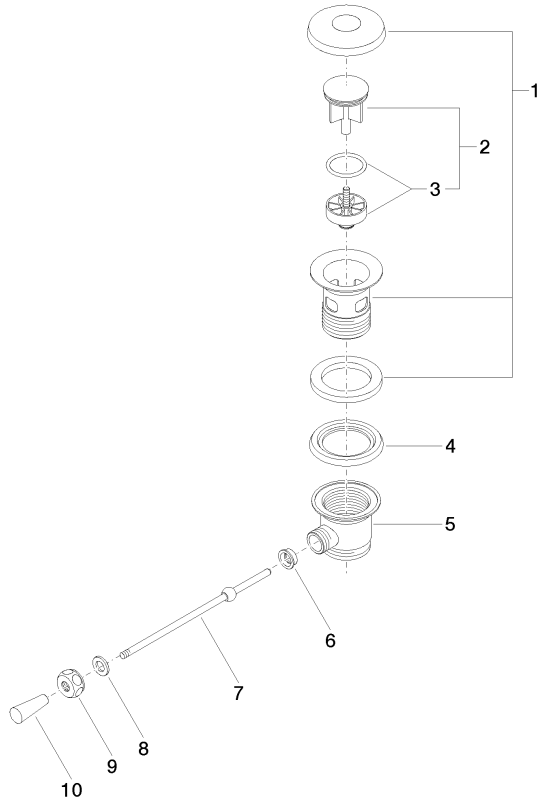

Basin Waste 1 1/4" - Platinum

10 300 970 Product version from 10/1/2023

- length of knee lever 185 mm

Only suitable for basins with an overflow.

	Platinum	10 300 970-08
	Chrome	10 300 970-00
	Brushed Platinum	10 300 970-06
	Durabronze (23kt Gold)	10 300 970-09
	Dark Chrome	10 300 970-19
	Light Gold	10 300 970-26
	Brushed Light Gold	10 300 970-27
	Brushed Durabronze (23kt Gold)	10 300 970-28
	Matte Black	10 300 970-33
	Brushed Bronze	10 300 970-42
	Brushed Champagne (22kt Gold)	10 300 970-46
	Champagne (22kt Gold)	10 300 970-47
	Brushed Chrome	10 300 970-93
	Brushed Dark Platinum	10 300 970-99

Basin Waste 1 1/4" - Platinum

10 300 970 Product version from 10/1/2023

mm [inches]
1:2

Basin Waste 1 1/4" - Platinum

10 300 970 Product version from 10/1/2023

Parts for other finishes can be found here: [Chrome](#)

Spare parts list

No.	Item Number	Name	Quantity used	Delivery time
1	90 11 01 026 00-08	cup	1	40
2	04 31 20 016 00-08	plug	1	40
3	04 28 10 026 00 90	accessories	1	2
4	09 14 03 025 90	seal	1	2
5	09 11 01 023-08	cup	1	40
6	09 14 05 040 90	seal	1	2
7	09 31 09 055-08	pull-rod	1	60
8	09 30 11 049 90	disc	1	2
9	09 23 30 003-08	nut	1	60
10	09 20 01 040-08	handle	1	60