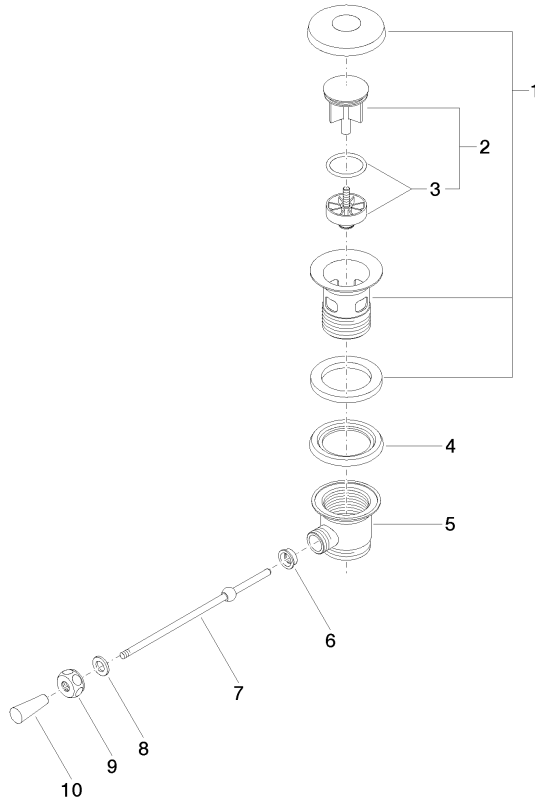

Basin Waste 1 1/4" - Durabronz (23kt Gold)

10 300 970 Product version from 10/1/2023

- length of knee lever 185 mm

Only suitable for basins with an overflow.

	Durabronz (23kt Gold)	10 300 970-09
	Chrome	10 300 970-00
	Brushed Platinum	10 300 970-06
	Platinum	10 300 970-08
	Dark Chrome	10 300 970-19
	Light Gold	10 300 970-26
	Brushed Light Gold	10 300 970-27
	Brushed Durabronz (23kt Gold)	10 300 970-28
	Matte Black	10 300 970-33
	Brushed Bronze	10 300 970-42
	Brushed Champagne (22kt Gold)	10 300 970-46
	Champagne (22kt Gold)	10 300 970-47
	Brushed Chrome	10 300 970-93
	Brushed Dark Platinum	10 300 970-99

Basin Waste 1 1/4" - Durabross (23kt Gold)

10 300 970 Product version from 10/1/2023

mm [inches]
1:2

Basin Waste 1 1/4" - Durabronz (23kt Gold)

10 300 970 Product version from 10/1/2023

Parts for other finishes can be found here: [Chrome](#)

Spare parts list

No.	Item Number	Name	Quantity used	Delivery time
1	90 11 01 026 00-09	cup	1	40
2	04 31 20 016 00-09	plug	1	40
3	04 28 10 026 00 90	accessories	1	2
4	09 14 03 025 90	seal	1	2
5	09 11 01 023-09	cup	1	40
6	09 14 05 040 90	seal	1	2
7	09 31 09 055-09	pull-rod	1	60
8	09 30 11 049 90	disc	1	2
9	09 23 30 003-09	nut	1	60
10	09 20 01 040-09	handle	1	60