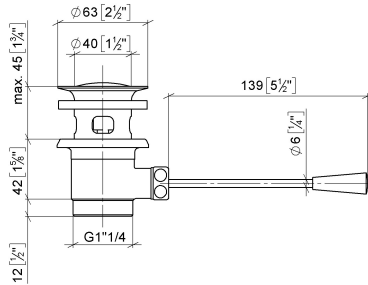

Basin Waste 1 1/4" - Durabronz (23kt Gold)

10 300 970 Product version from 10/1/2023

- length of knee lever 185 mm

Only suitable for basins with an overflow.

	Durabronz (23kt Gold)	10 300 970-09
	Chrome	10 300 970-00
	Brushed Platinum	10 300 970-06
	Platinum	10 300 970-08
	Dark Chrome	10 300 970-19
	Light Gold	10 300 970-26
	Brushed Light Gold	10 300 970-27
	Brushed Durabronz (23kt Gold)	10 300 970-28
	Matte Black	10 300 970-33
	Brushed Bronze	10 300 970-42
	Brushed Champagne (22kt Gold)	10 300 970-46
	Champagne (22kt Gold)	10 300 970-47
	Brushed Chrome	10 300 970-93
	Brushed Dark Platinum	10 300 970-99

Basin Waste 1 1/4" - Durabross (23kt Gold)

10 300 970 Product version from 10/1/2023

mm [inches]
1:2

Basin Waste 1 1/4" - Durabronz (23kt Gold)

10 300 970 Product version from 10/1/2023

Parts for other finishes can be found here: [Chrome](#)

Spare parts list

No.	Item Number	Name	Quantity used	Delivery time
1	90 11 01 026 00-09	cup	1	40
2	04 31 20 016 00-09	plug	1	40
3	04 28 10 026 00 90	accessories	1	2
4	09 14 03 025 90	seal	1	2
5	09 11 01 023-09	cup	1	40
6	09 14 05 040 90	seal	1	2
7	09 31 09 055-09	pull-rod	1	60
8	09 30 11 049 90	disc	1	2
9	09 23 30 003-09	nut	1	60
10	09 20 01 040-09	handle	1	60