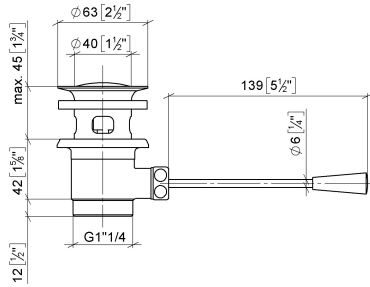

Basin Waste 1 1/4" - Dark Chrome

10 300 970

- length of knee lever 185 mm

Only suitable for basins with an overflow.

	Dark Chrome	10 300 970-19
	Chrome	10 300 970-00
	Brushed Platinum	10 300 970-06
	Platinum	10 300 970-08
	Durabress (23kt Gold)	10 300 970-09
	Light Gold	10 300 970-26
	Brushed Light Gold	10 300 970-27
	Brushed Durabress (23kt Gold)	10 300 970-28
	Matte Black	10 300 970-33
	Brushed Bronze	10 300 970-42
	Brushed Champagne (22kt Gold)	10 300 970-46
	Champagne (22kt Gold)	10 300 970-47
	Brushed Chrome	10 300 970-93
	Brushed Dark Platinum	10 300 970-99

Basin Waste 1 1/4" - Dark Chrome

10 300 970

mm [inches]
1:2

Basin Waste 1 1/4" - Dark Chrome

10 300 970

Parts for other finishes can be found here: [Chrome](#)