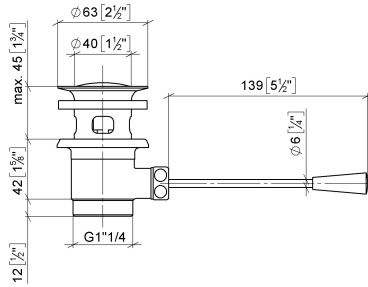

Basin Waste 1 1/4" - Brushed Bronze

10 300 970 Product version from 10/1/2023

- length of knee lever 185 mm

Only suitable for basins with an overflow.

	Brushed Bronze	10 300 970-42
	Chrome	10 300 970-00
	Brushed Platinum	10 300 970-06
	Platinum	10 300 970-08
	Durabronze (23kt Gold)	10 300 970-09
	Dark Chrome	10 300 970-19
	Light Gold	10 300 970-26
	Brushed Light Gold	10 300 970-27
	Brushed Durabronze (23kt Gold)	10 300 970-28
	Matte Black	10 300 970-33
	Brushed Champagne (22kt Gold)	10 300 970-46
	Champagne (22kt Gold)	10 300 970-47
	Brushed Chrome	10 300 970-93
	Brushed Dark Platinum	10 300 970-99

Basin Waste 1 1/4" - Brushed Bronze

10 300 970 Product version from 10/1/2023

mm [inches]
1:2

Basin Waste 1 1/4" - Brushed Bronze

10 300 970 Product version from 10/1/2023

Parts for other finishes can be found here: [Chrome](#)

Spare parts list

No.	Item Number	Name	Quantity used	Delivery time
1	90 11 01 026 00-42	cup	1	30
2	04 31 20 016 00-42	plug	1	-
Spare part can no longer be ordered, please order the replacement item				
3	04 28 10 026 00 90	accessories	1	2
4	09 14 03 025 90	seal	1	2
5	09 11 01 023-42	cup	1	60
6	09 14 05 040 90	seal	1	2
7	09 31 09 055-42	pull-rod	1	60
8	09 30 11 049 90	disc	1	2
9	09 23 30 003-42	nut	1	60
10	09 20 01 040-42	handle	1	60