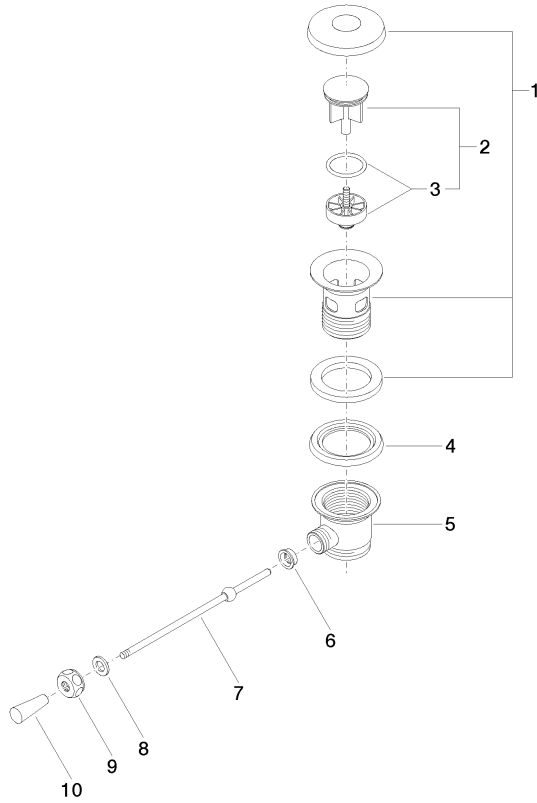

Basin Waste 1 1/4" - Brushed Bronze

10 300 970 Product version from 10/1/2023

- length of knee lever 185 mm

Only suitable for basins with an overflow.

	Brushed Bronze	10 300 970-42
	Chrome	10 300 970-00
	Brushed Platinum	10 300 970-06
	Platinum	10 300 970-08
	Durabronze (23kt Gold)	10 300 970-09
	Dark Chrome	10 300 970-19
	Light Gold	10 300 970-26
	Brushed Light Gold	10 300 970-27
	Brushed Durabronze (23kt Gold)	10 300 970-28
	Matte Black	10 300 970-33
	Brushed Champagne (22kt Gold)	10 300 970-46
	Champagne (22kt Gold)	10 300 970-47
	Brushed Chrome	10 300 970-93
	Brushed Dark Platinum	10 300 970-99

Basin Waste 1 1/4" - Brushed Bronze

10 300 970 Product version from 10/1/2023

mm [inches]
1:2

Basin Waste 1 1/4" - Brushed Bronze

10 300 970 Product version from 10/1/2023

Parts for other finishes can be found here: [Chrome](#)

Spare parts list

No.	Item Number	Name	Quantity used	Delivery time
1	90 11 01 026 00-42	cup	1	30
2	04 31 20 016 00-42	plug	1	-
Spare part can no longer be ordered, please order the replacement item				
3	04 28 10 026 00 90	accessories	1	2
4	09 14 03 025 90	seal	1	2
5	09 11 01 023-42	cup	1	60
6	09 14 05 040 90	seal	1	2
7	09 31 09 055-42	pull-rod	1	60
8	09 30 11 049 90	disc	1	2
9	09 23 30 003-42	nut	1	60
10	09 20 01 040-42	handle	1	60