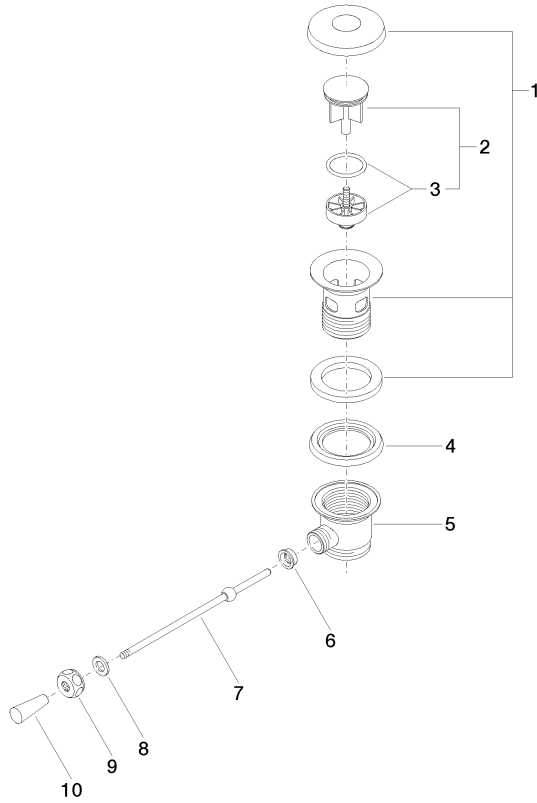

## Basin Waste 1 1/4" - Brushed Dark Platinum

10 300 970 Product version from 10/1/2023

- length of knee lever 185 mm

Only suitable for basins with an overflow.

	Brushed Dark Platinum	10 300 970-99
	Chrome	10 300 970-00
	Brushed Platinum	10 300 970-06
	Platinum	10 300 970-08
	Durabross (23kt Gold)	10 300 970-09
	Dark Chrome	10 300 970-19
	Light Gold	10 300 970-26
	Brushed Light Gold	10 300 970-27
	Brushed Durabross (23kt Gold)	10 300 970-28
	Matte Black	10 300 970-33
	Brushed Bronze	10 300 970-42
	Brushed Champagne (22kt Gold)	10 300 970-46
	Champagne (22kt Gold)	10 300 970-47
	Brushed Chrome	10 300 970-93

## Basin Waste 1 1/4" - Brushed Dark Platinum

10 300 970 Product version from 10/1/2023

mm [inches]  
1:2

## Basin Waste 1 1/4" - Brushed Dark Platinum

10 300 970 Product version from 10/1/2023

Parts for other finishes can be found here: [Chrome](#)

### Spare parts list

No.	Item Number	Name	Quantity used	Delivery time
1	90 11 01 026 00-99	cup	1	20
2	04 31 20 016 00-99	plug	1	20
3	04 28 10 026 00 90	accessories	1	2
4	09 14 03 025 90	seal	1	2
5	09 11 01 023-99	cup	1	20
6	09 14 05 040 90	seal	1	2
7	09 31 09 055-99	pull-rod	1	20
8	09 30 11 049 90	disc	1	2
9	09 23 30 003-99	nut	1	20
10	09 20 01 040-99	handle	1	20