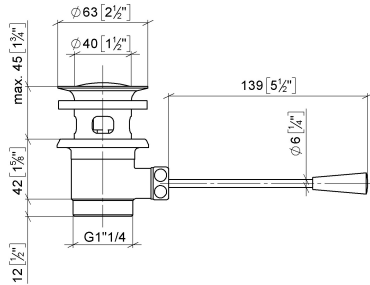

## Basin Waste 1 1/4" - Brushed Dark Platinum

10 300 970 Product version from 10/1/2023

- length of knee lever 185 mm

Only suitable for basins with an overflow.

	Brushed Dark Platinum	10 300 970-99
	Chrome	10 300 970-00
	Brushed Platinum	10 300 970-06
	Platinum	10 300 970-08
	Durabross (23kt Gold)	10 300 970-09
	Dark Chrome	10 300 970-19
	Light Gold	10 300 970-26
	Brushed Light Gold	10 300 970-27
	Brushed Durabross (23kt Gold)	10 300 970-28
	Matte Black	10 300 970-33
	Brushed Bronze	10 300 970-42
	Brushed Champagne (22kt Gold)	10 300 970-46
	Champagne (22kt Gold)	10 300 970-47
	Brushed Chrome	10 300 970-93

## Basin Waste 1 1/4" - Brushed Dark Platinum

10 300 970 Product version from 10/1/2023

mm [inches]  
1:2

## Basin Waste 1 1/4" - Brushed Dark Platinum

10 300 970 Product version from 10/1/2023

Parts for other finishes can be found here: [Chrome](#)

### Spare parts list

No.	Item Number	Name	Quantity used	Delivery time
1	90 11 01 026 00-99	cup	1	20
2	04 31 20 016 00-99	plug	1	20
3	04 28 10 026 00 90	accessories	1	2
4	09 14 03 025 90	seal	1	2
5	09 11 01 023-99	cup	1	20
6	09 14 05 040 90	seal	1	2
7	09 31 09 055-99	pull-rod	1	20
8	09 30 11 049 90	disc	1	2
9	09 23 30 003-99	nut	1	20
10	09 20 01 040-99	handle	1	20