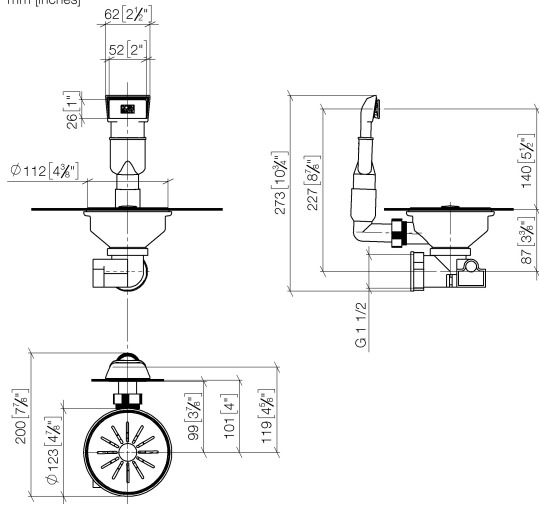

## Pop-up waste and overflow closable by hand - Stainless Steel

---

10 400 003

- 3½" drain valve closable by hand
- concealed overflow
- strainer insert

Only suitable for combining with polished high-grade steel kitchen sinks.

**Pop-up waste and overflow closable by hand - Stainless Steel**

10 400 003

mm [inches]

Pop-up waste and overflow closable by hand - Stainless Steel

---

10 400 003

## Pop-up waste and overflow closable by hand - Stainless Steel

---

10 400 003