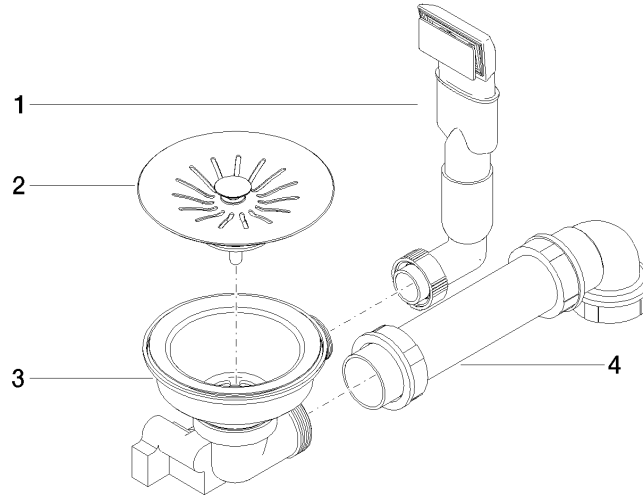

## Pop-up waste and overflow closable by hand - Stainless Steel

---

10 400 003

- 3½" drain valve closable by hand
- concealed overflow
- strainer insert

Only suitable for combining with polished high-grade steel kitchen sinks.

**Pop-up waste and overflow closable by hand - Stainless Steel**

10 400 003

mm [inches]

Pop-up waste and overflow closable by hand - Stainless Steel

---

10 400 003

## Pop-up waste and overflow closable by hand - Stainless Steel

---

10 400 003