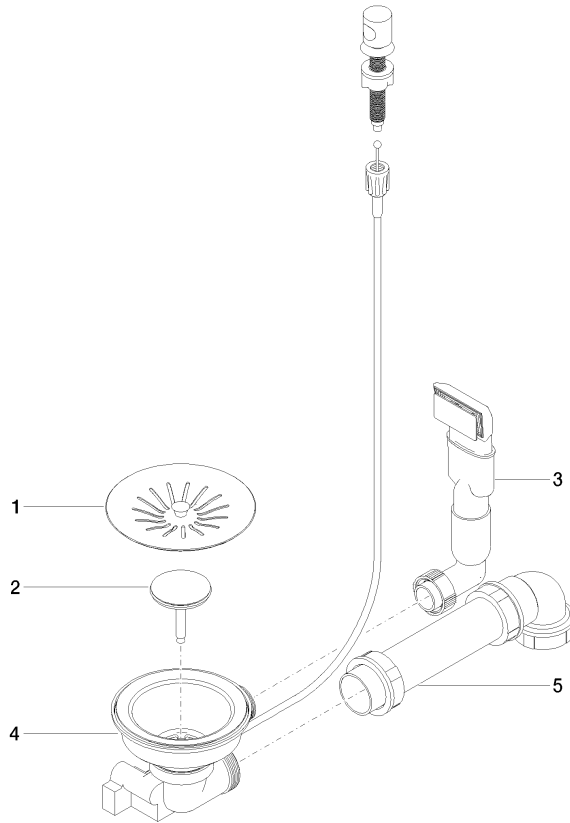

## Pop-up waste and overflow with knob - Stainless Steel

---

10 405 003

- 3½" strainer waste valve
- pull knob with Bowden cable
- concealed overflow
- strainer insert

Only suitable for combining with polished high-grade steel kitchen sinks.

# Pop-up waste and overflow with knob - Stainless Steel

10 405 003

mm [inches]

## Pop-up waste and overflow with knob - Stainless Steel

---

10 405 003