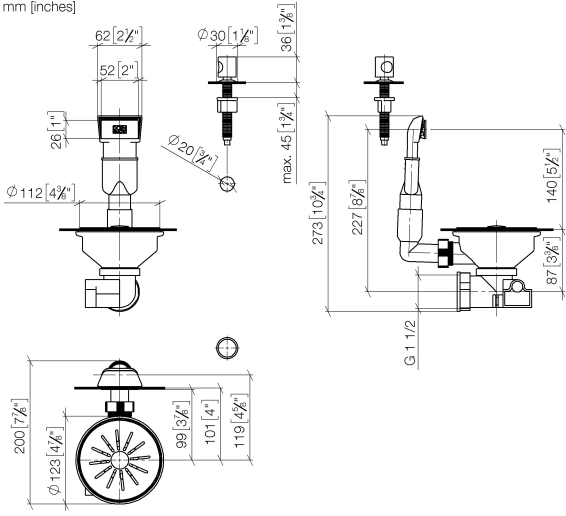

## Pop-up waste and overflow with knob - Stainless Steel

---

10 405 003

- 3½" strainer waste valve
- pull knob with Bowden cable
- concealed overflow
- strainer insert

Only suitable for combining with polished high-grade steel kitchen sinks.

# Pop-up waste and overflow with knob - Stainless Steel

10 405 003

mm [inches]

## Pop-up waste and overflow with knob - Stainless Steel

---

10 405 003