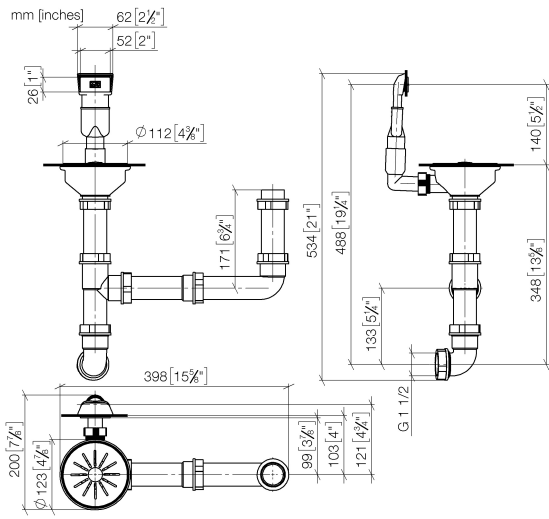

Pop-up waste and overflow closable by hand - Stainless Steel

10 415 003

- 3½" drain valve closable by hand
- concealed overflow
- strainer insert
- suitable for sink 38 180 003

Only suitable for combining with polished high-grade steel kitchen sinks.

Pop-up waste and overflow closable by hand - Stainless Steel

10 415 003

Pop-up waste and overflow closable by hand - Stainless Steel

10 415 003

Pop-up waste and overflow closable by hand - Stainless Steel

10 415 003

Spare parts list

No.	Item Number	Name	Quantity used	Delivery time
	90 11 01 200 09-85	connection	4	60