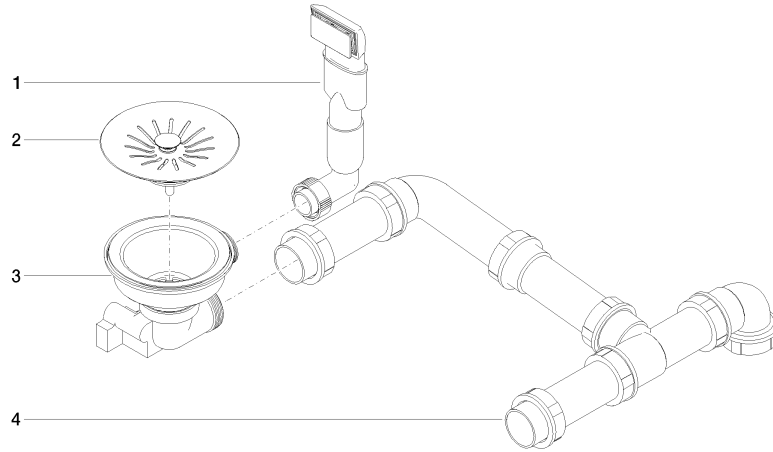

Pop-up waste and overflow closable by hand - Stainless Steel

10 415 003

- 3½" drain valve closable by hand
- concealed overflow
- strainer insert
- suitable for sink 38 180 003

Only suitable for combining with polished high-grade steel kitchen sinks.

Pop-up waste and overflow closable by hand - Stainless Steel

10 415 003

Pop-up waste and overflow closable by hand - Stainless Steel

10 415 003

Pop-up waste and overflow closable by hand - Stainless Steel

10 415 003

Spare parts list

No.	Item Number	Name	Quantity used	Delivery time
	90 11 01 200 09-85	connection	4	60