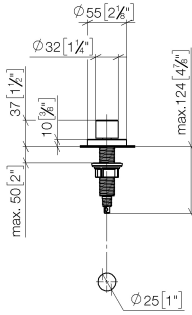

Strainer waste with control handle - Platinum

10 710 970 Product version from 10/1/2024

- control for single basin
- including adapter for Bowden cable

Not compatible with brushed stainless steel kitchen sinks 38 XXX 004-86.

Strainer waste with control handle - Platinum

10 710 970 Product version from 10/1/2024

mm [inches]

Strainer waste with control handle - Platinum

10 710 970 Product version from 10/1/2024

Parts for other finishes can be found here: [Chrome](#)

Spare parts list

No.	Item Number	Name	Quantity used	Delivery time
1	09 20 97 030-08	handle	1	40
2	90 12 12 002 00 90	fixing cap	1	2
3	09 27 87 006-08	rosette	1	40
4	90 14 10 043 00 90	seal	1	2
5	09 14 10 042 90	seal	1	2
6	09 29 06 087-08	spindle	1	-
Spare part can no longer be ordered, please order the replacement item				
7	04 30 01 029 00 90	adaptor	1	2
8	09 24 03 175 90	adaptor	1	2
9	09 11 10 073-07	connection	1	30
10	09 11 10 074-07	connection	1	30
11	09 11 10 079-07	connection	1	30
12	09 30 11 087 90	disc	1	2
13	09 23 30 024-07	nut	1	30