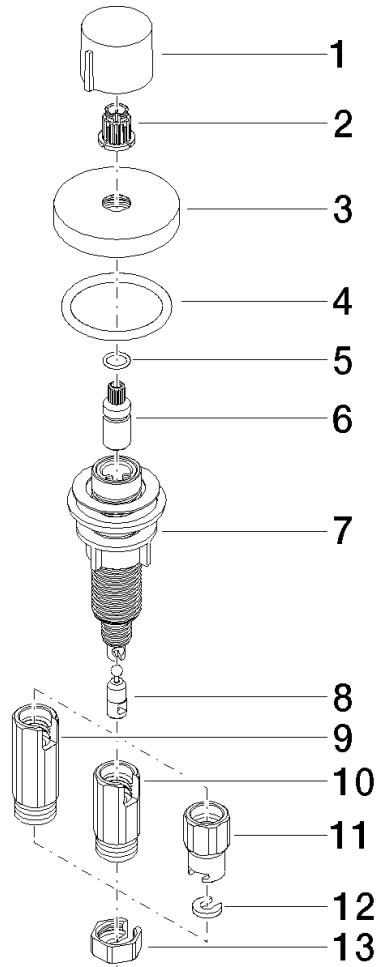

Strainer waste with control handle - Platinum

10 710 970 Product version from 10/1/2024

mm [inches]

Strainer waste with control handle - Platinum

10 710 970 Product version from 10/1/2024

Parts for other finishes can be found here: [Chrome](#)

Spare parts list

No.	Item Number	Name	Quantity used	Delivery time
1	09 20 97 030-08	handle	1	40
2	90 12 12 002 00 90	fixing cap	1	2
3	09 27 87 006-08	rosette	1	40
4	90 14 10 043 00 90	seal	1	2
5	09 14 10 042 90	seal	1	2
6	09 29 06 087-08	spindle	1	-
Spare part can no longer be ordered, please order the replacement item				
7	04 30 01 029 00 90	adaptor	1	2
8	09 24 03 175 90	adaptor	1	2
9	09 11 10 073-07	connection	1	30
10	09 11 10 074-07	connection	1	30
11	09 11 10 079-07	connection	1	30
12	09 30 11 087 90	disc	1	2
13	09 23 30 024-07	nut	1	30