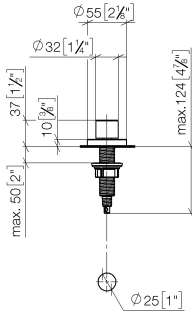

Strainer waste with control handle - Dark Chrome

10 710 970

- control for single basin
- including adapter for Bowden cable

Not compatible with brushed stainless steel kitchen sinks 38 XXX 004-86.

Fits ELIO, ENO, MEM, META SQUARE, SYNC, TARA and TARA ULTRA

Strainer waste with control handle - Dark Chrome

10 710 970

mm [inches]

Strainer waste with control handle - Dark Chrome

10 710 970

Parts for other finishes can be found here: [Chrome](#)