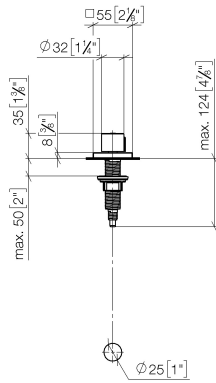

## Strainer waste with control handle - Chrome

10 711 970

- control for single basin
- including adapter for Bowden cable

Not compatible with brushed stainless steel kitchen sinks 38 XXX 004-86.

Fits LOT

	Chrome	10 711 970-00
	Brushed Platinum	10 711 970-06
	Platinum	10 711 970-08
	Durabress (23kt Gold)	10 711 970-09
	Dark Chrome	10 711 970-19
	Brushed Durabress (23kt Gold)	10 711 970-28
	Matte Black	10 711 970-33
	Brushed Champagne (22kt Gold)	10 711 970-46
	Champagne (22kt Gold)	10 711 970-47
	Brushed Chrome	10 711 970-93
	Brushed Dark Platinum	10 711 970-99

## Strainer waste with control handle - Chrome

10 711 970

mm [inches]

**Strainer waste with control handle - Chrome**

10 711 970

Parts for other finishes can be found here: **Brushed**  
**Platinum**

**Spare parts list**

No.	Item Number	Name	Quantity used	Delivery time
1	09 20 97 030-00	handle	1	10
2	90 12 12 002 00 90	fixing cap	1	2
3	09 27 87 007-00	rosette	1	10
4	90 14 10 043 00 90	seal	1	2
5	09 14 10 042 90	seal	1	2
6	09 29 06 087-00	spindle	1	10
7	04 30 01 029 00 90	adaptor	1	2
8	09 24 03 175 90	adaptor	1	2
9	09 11 10 073-07	connection	1	30
10	09 11 10 074-07	connection	1	30
11	09 11 10 079-07	connection	1	30
12	09 30 11 087 90	disc	1	2
13	09 23 30 024-07	nut	1	30