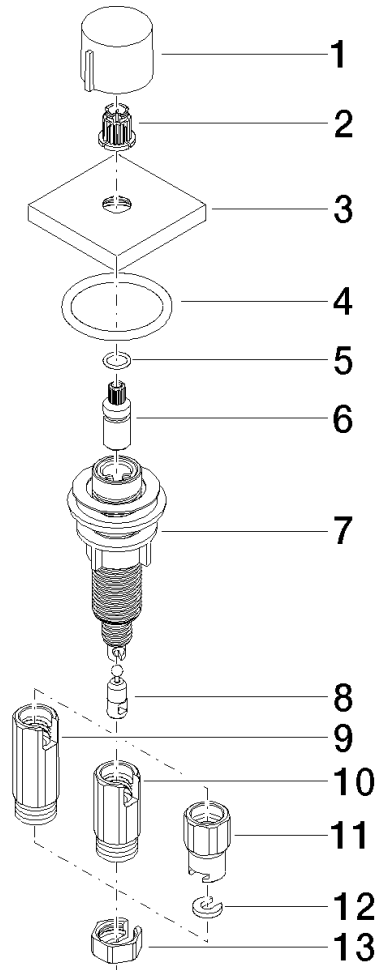

## Strainer waste with control handle - Chrome

10 711 970

- control for single basin
- including adapter for Bowden cable

Not compatible with brushed stainless steel kitchen sinks 38 XXX 004-86.

Fits LOT

	Chrome	10 711 970-00
	Brushed Platinum	10 711 970-06
	Platinum	10 711 970-08
	Durabress (23kt Gold)	10 711 970-09
	Dark Chrome	10 711 970-19
	Brushed Durabress (23kt Gold)	10 711 970-28
	Matte Black	10 711 970-33
	Brushed Champagne (22kt Gold)	10 711 970-46
	Champagne (22kt Gold)	10 711 970-47
	Brushed Chrome	10 711 970-93
	Brushed Dark Platinum	10 711 970-99

## Strainer waste with control handle - Chrome

10 711 970

mm [inches]

**Strainer waste with control handle - Chrome**

10 711 970

Parts for other finishes can be found here: **Brushed**  
**Platinum**

**Spare parts list**

No.	Item Number	Name	Quantity used	Delivery time
1	09 20 97 030-00	handle	1	10
2	90 12 12 002 00 90	fixing cap	1	2
3	09 27 87 007-00	rosette	1	10
4	90 14 10 043 00 90	seal	1	2
5	09 14 10 042 90	seal	1	2
6	09 29 06 087-00	spindle	1	10
7	04 30 01 029 00 90	adaptor	1	2
8	09 24 03 175 90	adaptor	1	2
9	09 11 10 073-07	connection	1	30
10	09 11 10 074-07	connection	1	30
11	09 11 10 079-07	connection	1	30
12	09 30 11 087 90	disc	1	2
13	09 23 30 024-07	nut	1	30