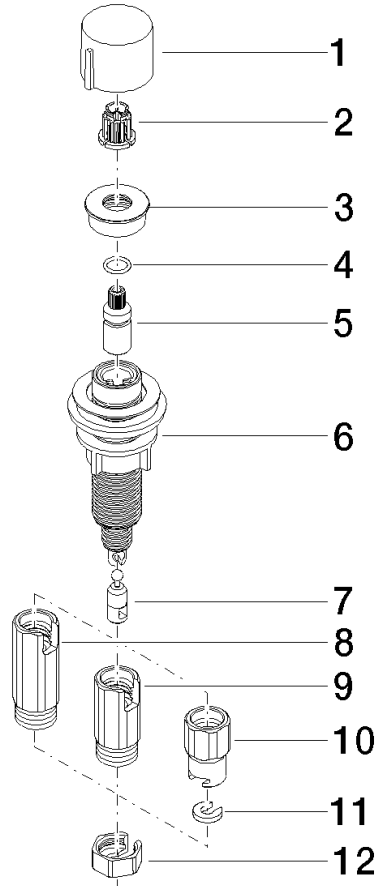

**Strainer waste with control handle - Chrome**

SERIES-VARIOUS

10 712 970 Product version from 10/1/2024

- control for single basin
- including adapter for Bowden cable

Not compatible with brushed stainless steel kitchen sinks 38 XXX 004-86.

Fits ELIO, ENO, MEM, META SQUARE, SYNC and TARA ULTRA

	Chrome	10 712 970-00
	Brushed Platinum	10 712 970-06
	Platinum	10 712 970-08
	Durabross (23kt Gold)	10 712 970-09
	Dark Chrome	10 712 970-19
	Brushed Durabross (23kt Gold)	10 712 970-28
	Matte Black	10 712 970-33
	Brushed Bronze	10 712 970-42
	Brushed Champagne (22kt Gold)	10 712 970-46
	Champagne (22kt Gold)	10 712 970-47
	Brushed Chrome	10 712 970-93
	Brushed Dark Platinum	10 712 970-99

10 712 970 Product version from 10/1/2024

mm [inches]

10 712 970 Product version from 10/1/2024

Parts for other finishes can be found here: Brushed Platinum

**Spare parts list**

No.	Item Number	Name	Quantity used	Delivery time
	5 09 29 06 087-00	spindle	1.00	10
	8 09 11 10 073-07	connection	1.00	30
	6 04 30 01 029 00 90	adaptor	1.00	2
	10 09 11 10 079-07	connection	1.00	30
	1 09 20 97 030-00	handle	1.00	10
	7 09 24 03 175 90	adaptor	1.00	2
	9 09 11 10 074-07	connection	1.00	30
	4 09 14 10 042 90	seal	1.00	2
	3 09 27 87 011-00	rosette	1.00	10
	12 09 23 30 024-07	nut	1.00	30
	2 90 12 12 002 00 90	fixing cap	1.00	2
	11 09 30 11 087 90	disc	1.00	2