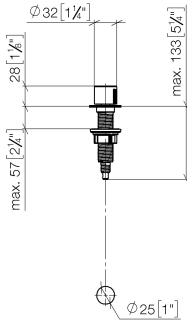

**Strainer waste with control handle - Chrome**

SERIES-VARIOUS

10 712 970 Product version from 10/1/2024

- control for single basin
- including adapter for Bowden cable

Not compatible with brushed stainless steel kitchen sinks 38 XXX 004-86.

Fits ELIO, ENO, MEM, META SQUARE, SYNC and TARA ULTRA

	Chrome	10 712 970-00
	Brushed Platinum	10 712 970-06
	Platinum	10 712 970-08
	Durabross (23kt Gold)	10 712 970-09
	Dark Chrome	10 712 970-19
	Brushed Durabross (23kt Gold)	10 712 970-28
	Matte Black	10 712 970-33
	Brushed Bronze	10 712 970-42
	Brushed Champagne (22kt Gold)	10 712 970-46
	Champagne (22kt Gold)	10 712 970-47
	Brushed Chrome	10 712 970-93
	Brushed Dark Platinum	10 712 970-99

10 712 970 Product version from 10/1/2024

mm [inches]

10 712 970 Product version from 10/1/2024

Parts for other finishes can be found here: Brushed Platinum

**Spare parts list**

No.	Item Number	Name	Quantity used	Delivery time
	5 09 29 06 087-00	spindle	1.00	10
	8 09 11 10 073-07	connection	1.00	30
	6 04 30 01 029 00 90	adaptor	1.00	2
	10 09 11 10 079-07	connection	1.00	30
	1 09 20 97 030-00	handle	1.00	10
	7 09 24 03 175 90	adaptor	1.00	2
	9 09 11 10 074-07	connection	1.00	30
	4 09 14 10 042 90	seal	1.00	2
	3 09 27 87 011-00	rosette	1.00	10
	12 09 23 30 024-07	nut	1.00	30
	2 90 12 12 002 00 90	fixing cap	1.00	2
	11 09 30 11 087 90	disc	1.00	2