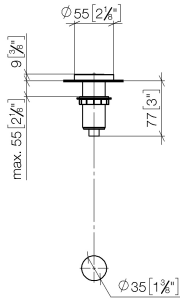

AIR SWITCH Control button - Brushed Champagne (22kt Gold)

10 713 970 Product version from 10/1/2024

mm [inches]

AIR SWITCH Control button - Brushed Champagne (22kt Gold)

10 713 970 Product version from 10/1/2024

Parts for other finishes can be found here: [Chrome](#)

Spare parts list

No.	Item Number	Name	Quantity used	Delivery time
1	09 28 10 141 90	sleeve	1	2
2	09 27 87 012-46	rosette	1	30
3	09 14 10 507 90	seal	1	2
4	09 21 33 045-46	insert	1	30
5	09 14 10 015 90	seal	1	2
6	09 24 01 030 90	ring	1	2
7	09 14 05 037 90	seal	1	2
8	04 30 01 186 00 90	sleeve	1	2