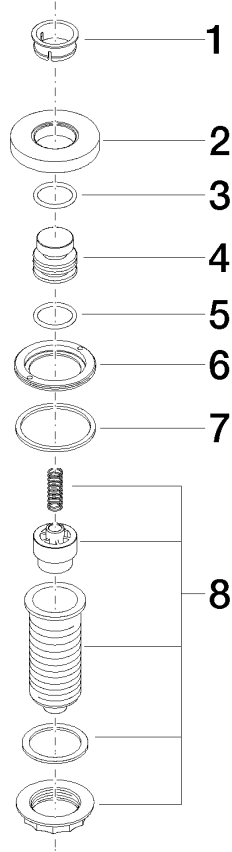

AIR SWITCH Control button - Brushed Champagne (22kt Gold)

10 713 970 Product version from 10/1/2024

- for controlling a waste disposal unit

Compatible with waste disposal units with integrated air switch made by Insinkerator®, e.g. Evolution.

The products are not available in all markets, please contact your Dornbracht sales force.

For more information go to www.insinkerator.com

Fits ELIO, ENO, MEM, META SQUARE, SYNC, TARA and TARA ULTRA

	Brushed Champagne (22kt Gold)	10 713 970-46
	Chrome	10 713 970-00
	Brushed Platinum	10 713 970-06
	Platinum	10 713 970-08
	Durabronze (23kt Gold)	10 713 970-09
	Dark Chrome	10 713 970-19
	Brushed Durabronze (23kt Gold)	10 713 970-28
	Matte Black	10 713 970-33
	Brushed Bronze	10 713 970-42
	Champagne (22kt Gold)	10 713 970-47
	Brushed Chrome	10 713 970-93
	Brushed Dark Platinum	10 713 970-99

AIR SWITCH Control button - Brushed Champagne (22kt Gold)

10 713 970 Product version from 10/1/2024

mm [inches]

AIR SWITCH Control button - Brushed Champagne (22kt Gold)

10 713 970 Product version from 10/1/2024

Parts for other finishes can be found here: [Chrome](#)

Spare parts list

No.	Item Number	Name	Quantity used	Delivery time
1	09 28 10 141 90	sleeve	1	2
2	09 27 87 012-46	rosette	1	30
3	09 14 10 507 90	seal	1	2
4	09 21 33 045-46	insert	1	30
5	09 14 10 015 90	seal	1	2
6	09 24 01 030 90	ring	1	2
7	09 14 05 037 90	seal	1	2
8	04 30 01 186 00 90	sleeve	1	2