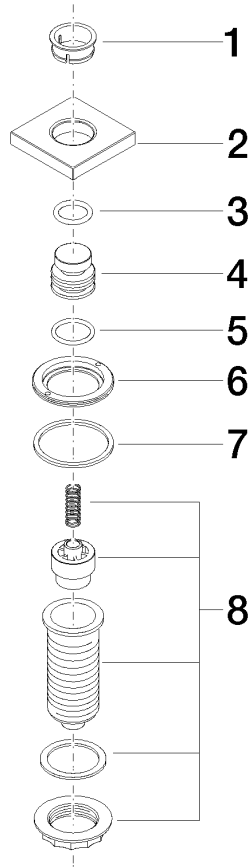

AIR SWITCH Control button - Chrome

10 714 970 Product version from 4/1/2025

- for controlling a waste disposal unit

Compatible with waste disposal units with integrated air switch made by Insinkerator®, e.g. Evolution.

The products are not available in all markets, please contact your Dornbracht sales force.

For more information go to www.insinkerator.com

Fits LOT

	Chrome	10 714 970-00
	Brushed Platinum	10 714 970-06
	Platinum	10 714 970-08
	Durabross (23kt Gold)	10 714 970-09
	Dark Chrome	10 714 970-19
	Brushed Durabross (23kt Gold)	10 714 970-28
	Brushed Bronze	10 714 970-42
	Brushed Champagne (22kt Gold)	10 714 970-46
	Champagne (22kt Gold)	10 714 970-47
	Brushed Chrome	10 714 970-93
	Brushed Dark Platinum	10 714 970-99

AIR SWITCH Control button - Chrome

10 714 970 Product version from 4/1/2025

mm [inches]

AIR SWITCH Control button - Chrome

10 714 970 Product version from 4/1/2025

Parts for other finishes can be found here: Brushed
Platinum

Spare parts list

No.	Item Number	Name	Quantity used	Delivery time
1	09 28 10 141 90	sleeve	1	2
2	09 27 87 013-00	rosette	1	10
3	09 14 10 507 90	seal	1	2
4	09 21 33 045-00	insert	1	10
5	09 14 10 015 90	seal	1	2
6	09 24 01 030 90	ring	1	2
7	09 14 05 037 90	seal	1	2
8	04 30 01 186 00 90	sleeve	1	2