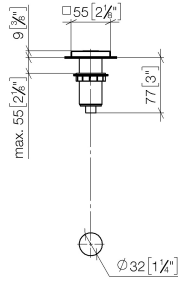

AIR SWITCH Control button - Chrome

10 714 970 Product version from 4/1/2025

mm [inches]

AIR SWITCH Control button - Chrome

10 714 970 Product version from 4/1/2025

Parts for other finishes can be found here: Brushed
Platinum

Spare parts list

No.	Item Number	Name	Quantity used	Delivery time
1	09 28 10 141 90	sleeve	1	2
2	09 27 87 013-00	rosette	1	10
3	09 14 10 507 90	seal	1	2
4	09 21 33 045-00	insert	1	10
5	09 14 10 015 90	seal	1	2
6	09 24 01 030 90	ring	1	2
7	09 14 05 037 90	seal	1	2
8	04 30 01 186 00 90	sleeve	1	2