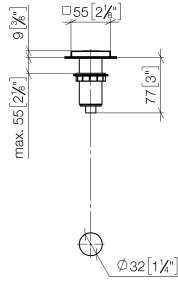

The products are not available in all markets, please contact your Dornbracht sales force.

For more information go to www.insinkerator.com

Fits LOT

	Brushed Bronze	10 714 970-42
	Chrome	10 714 970-00
	Brushed Platinum	10 714 970-06
	Platinum	10 714 970-08
	Durabronze (23kt Gold)	10 714 970-09
	Dark Chrome	10 714 970-19
	Brushed Durabronze (23kt Gold)	10 714 970-28
	Brushed Champagne (22kt Gold)	10 714 970-46
	Champagne (22kt Gold)	10 714 970-47
	Brushed Chrome	10 714 970-93
	Brushed Dark Platinum	10 714 970-99

AIR SWITCH Control button - Brushed Bronze

10 714 970 Product version from 4/1/2025

mm [inches]

AIR SWITCH Control button - Brushed Bronze

10 714 970 Product version from 4/1/2025

Parts for other finishes can be found here: [Chrome](#)

Spare parts list

No.	Item Number	Name	Quantity used	Delivery time
1	09 28 10 141 90	sleeve	1	2
2	09 27 87 013-42	rosette	1	60
3	09 14 10 507 90	seal	1	2
4	09 21 33 045-42	insert	1	60
5	09 14 10 015 90	seal	1	2
6	09 24 01 030 90	ring	1	2
7	09 14 05 037 90	seal	1	2
8	04 30 01 186 00 90	sleeve	1	2