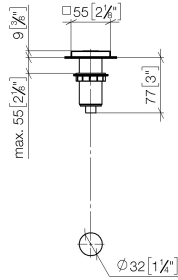

The products are not available in all markets, please contact your Dornbracht sales force.

For more information go to www.insinkerator.com

Fits LOT

	Champagne (22kt Gold)	10 714 970-47
	Chrome	10 714 970-00
	Brushed Platinum	10 714 970-06
	Platinum	10 714 970-08
	Durabronze (23kt Gold)	10 714 970-09
	Dark Chrome	10 714 970-19
	Brushed Durabronze (23kt Gold)	10 714 970-28
	Brushed Bronze	10 714 970-42
	Brushed Champagne (22kt Gold)	10 714 970-46
	Brushed Chrome	10 714 970-93
	Brushed Dark Platinum	10 714 970-99

AIR SWITCH Control button - Champagne (22kt Gold)

10 714 970 Product version from 4/1/2025

mm [inches]

AIR SWITCH Control button - Champagne (22kt Gold)

10 714 970 Product version from 4/1/2025

Parts for other finishes can be found here: [Chrome](#)

Spare parts list

No.	Item Number	Name	Quantity used	Delivery time
1	09 28 10 141 90	sleeve	1	2
2	09 27 87 013-47	rosette	1	30
3	09 14 10 507 90	seal	1	2
4	09 21 33 045-47	insert	1	30
5	09 14 10 015 90	seal	1	2
6	09 24 01 030 90	ring	1	2
7	09 14 05 037 90	seal	1	2
8	04 30 01 186 00 90	sleeve	1	2