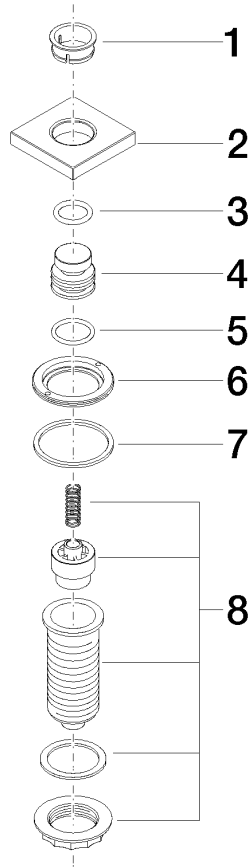

The products are not available in all markets, please contact your Dornbracht sales force.

For more information go to www.insinkerator.com

Fits LOT

	Champagne (22kt Gold)	10 714 970-47
	Chrome	10 714 970-00
	Brushed Platinum	10 714 970-06
	Platinum	10 714 970-08
	Durabronze (23kt Gold)	10 714 970-09
	Dark Chrome	10 714 970-19
	Brushed Durabronze (23kt Gold)	10 714 970-28
	Brushed Bronze	10 714 970-42
	Brushed Champagne (22kt Gold)	10 714 970-46
	Brushed Chrome	10 714 970-93
	Brushed Dark Platinum	10 714 970-99

AIR SWITCH Control button - Champagne (22kt Gold)

10 714 970 Product version from 4/1/2025

mm [inches]

AIR SWITCH Control button - Champagne (22kt Gold)

10 714 970 Product version from 4/1/2025

Parts for other finishes can be found here: [Chrome](#)

Spare parts list

No.	Item Number	Name	Quantity used	Delivery time
1	09 28 10 141 90	sleeve	1	2
2	09 27 87 013-47	rosette	1	30
3	09 14 10 507 90	seal	1	2
4	09 21 33 045-47	insert	1	30
5	09 14 10 015 90	seal	1	2
6	09 24 01 030 90	ring	1	2
7	09 14 05 037 90	seal	1	2
8	04 30 01 186 00 90	sleeve	1	2