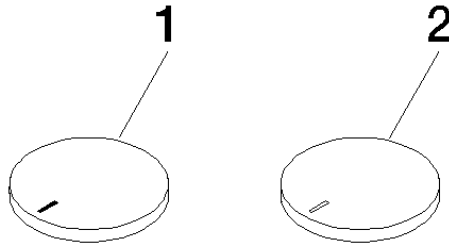

11 283 811

- with hot / cold marking
- for three-hole basin mixers and five-hole bath mixers

	Platinum	11 283 811-08
	Chrome	11 283 811-00
	Brushed Platinum	11 283 811-06
	Durabress (23kt Gold)	11 283 811-09
	Dark Chrome	11 283 811-19
	Brushed Durabress (23kt Gold)	11 283 811-28
	Brushed Champagne (22kt Gold)	11 283 811-46
	Champagne (22kt Gold)	11 283 811-47
	Brushed Dark Platinum	11 283 811-99

## CYO Handle insert set hot & cold - Platinum

---

CYO

11 283 811

11 283 811

**Product version from 7/1/2023**

Parts for other  
finishes can be found  
here: [Chrome](#)

# CYO Handle insert set hot & cold - Platinum

CYO

11 283 811