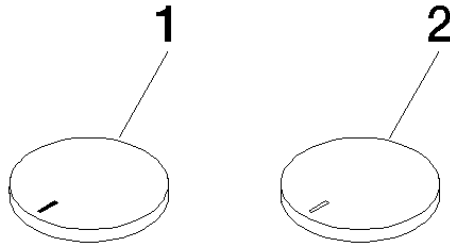

11 283 811

- with hot / cold marking
- for three-hole basin mixers and five-hole bath mixers

	Durabron (23kt Gold)	11 283 811-09
	Chrome	11 283 811-00
	Brushed Platinum	11 283 811-06
	Platinum	11 283 811-08
	Dark Chrome	11 283 811-19
	Brushed Durabron (23kt Gold)	11 283 811-28
	Brushed Champagne (22kt Gold)	11 283 811-46
	Champagne (22kt Gold)	11 283 811-47
	Brushed Dark Platinum	11 283 811-99

## CYO Handle insert set hot & cold - Durabronz (23kt Gold)

---

CYO

11 283 811

11 283 811

**Product version from 7/1/2023**

Parts for other  
finishes can be found  
here: Chrome

CYO Handle insert set hot & cold - Durabross (23kt Gold)

CYO

11 283 811

**Spare parts list**

**Product version from 7/1/2023**

No.	Item Number	Name	Quantity used	Delivery time
	11 183 811-09	CYO Handle insert hot - Durabross (23kt Gold)	2	40