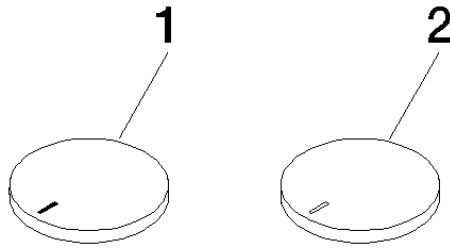

11 283 811

- with hot / cold marking
- for three-hole basin mixers and five-hole bath mixers

	Dark Chrome	11 283 811-19
	Chrome	11 283 811-00
	Brushed Platinum	11 283 811-06
	Platinum	11 283 811-08
	Durabress (23kt Gold)	11 283 811-09
	Brushed Durabress (23kt Gold)	11 283 811-28
	Brushed Champagne (22kt Gold)	11 283 811-46
	Champagne (22kt Gold)	11 283 811-47
	Brushed Dark Platinum	11 283 811-99

CYO Handle insert set hot & cold - Dark Chrome

CYO

11 283 811

11 283 811

Parts for other
finishes can be found
here: [Chrome](#)

11 283 811

Spare parts list