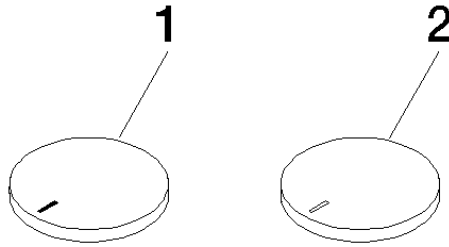

CYO Handle insert set hot & cold - Brushed Champagne (22kt Gold)

CYO

11 283 811

- with hot / cold marking
- for three-hole basin mixers and five-hole bath mixers

	Brushed Champagne (22kt Gold)	11 283 811-46
	Chrome	11 283 811-00
	Brushed Platinum	11 283 811-06
	Platinum	11 283 811-08
	Durabross (23kt Gold)	11 283 811-09
	Dark Chrome	11 283 811-19
	Brushed Durabross (23kt Gold)	11 283 811-28
	Champagne (22kt Gold)	11 283 811-47
	Brushed Dark Platinum	11 283 811-99

CYO Handle insert set hot & cold - Brushed Champagne (22kt Gold)

CYO

11 283 811

11 283 811

Product version from 7/1/2023

Parts for other
finishes can be found
here: [Chrome](#)

CYO Handle insert set hot & cold - Brushed Champagne (22kt Gold)