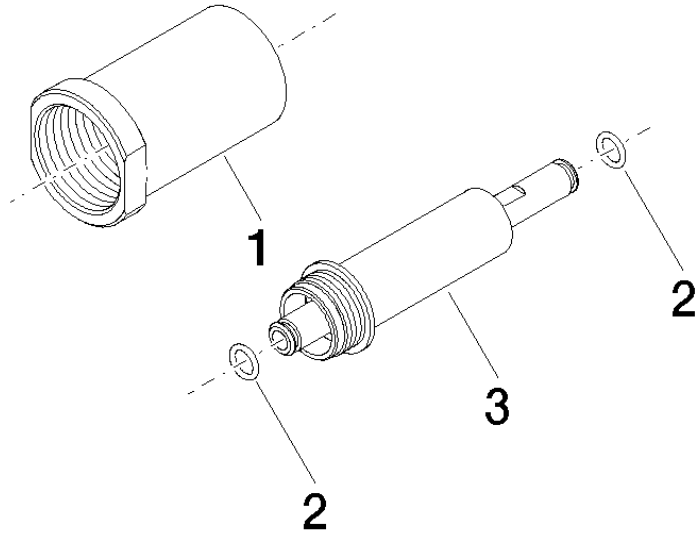

## Extension 25 mm -

---

12 179 970 90

mm [inches]

Extension 25 mm -

---

12 179 970 90

### Spare parts list

No.	Item Number	Name	Quantity used	Delivery time
	09 21 02 129 90	sleeve	4	60