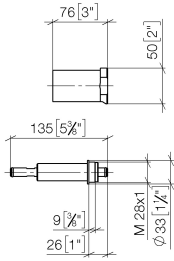

## Extension 25 mm -

---

12 179 970 90

for wall mounting 35 003 970 90

Can only be combined with exposed trim parts 36  
804 661-FF.

## Extension 25 mm -

---

12 179 970 90

mm [inches]

Extension 25 mm -

---

12 179 970 90

### Spare parts list

No.	Item Number	Name	Quantity used	Delivery time
	09 21 02 129 90	sleeve	4	60