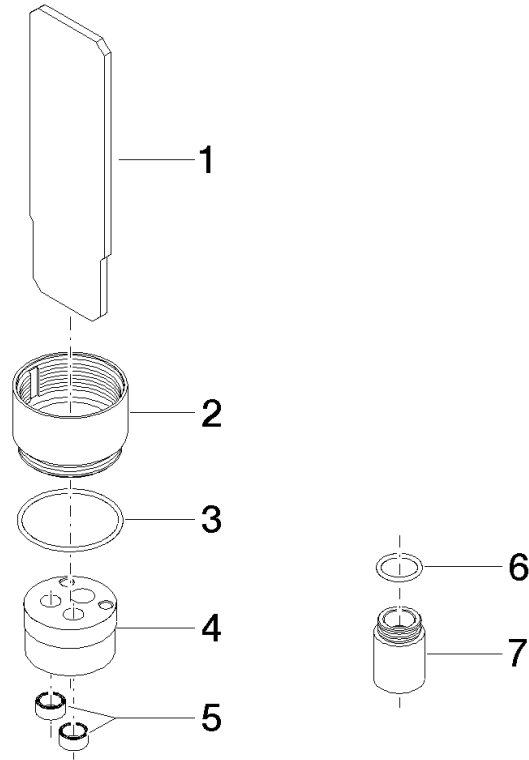

## Extension 25 mm -

---

12 190 970 90 Product version from 7/11/2019

- up to 25 mm: 1 x 12 190 970 90
- 26 mm - 50 mm: 2 x 12 190 970 90

for concealed single-lever shower and bath mixer 36  
02X SSS-FF

## Extension 25 mm -

12 190 970 90 Product version from 7/11/2019

mm [inches]

**Extension 25 mm -**

12 190 970 90 Product version from 7/11/2019

**Spare parts list**

No.	Item Number	Name	Quantity used	Delivery time
1	09 30 09 075 90	key	1	2
2	09 17 01 191 90	sleeve	1	2
3	09 14 10 210 90	seal	1	2
4	09 30 11 186 90	disc	1	2
5	09 14 03 160 90	seal	2	2
6	09 14 10 047 90	seal	1	2
7	09 17 01 192 90	sleeve	1	2