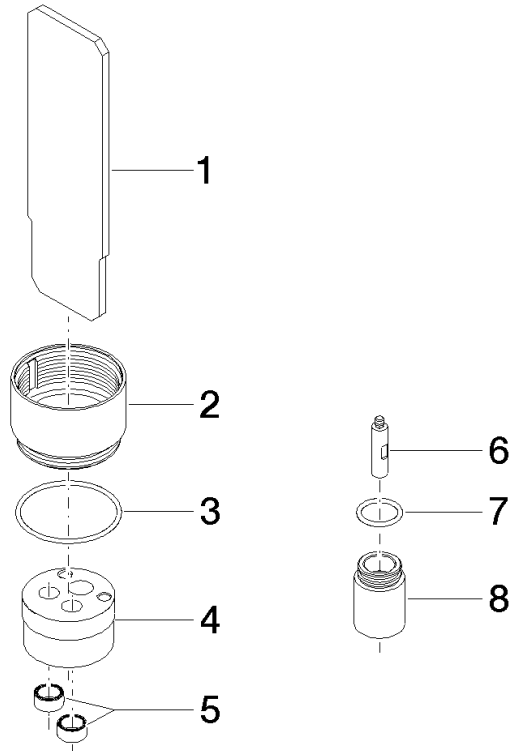

Extension 25 mm -

12 191 970 90 Product version from 7/11/2019

- up to 25 mm: 1 x 12 191 970 90
- 26 mm - 50 mm: 2 x 12 191 970 90

for concealed single-lever shower and bath mixer 36
12X SSS-FF

Extension 25 mm -

12 191 970 90 Product version from 7/11/2019

Spare parts list

| No. | Item Number | Name | Quantity used | Delivery time |
|-----|-----------------|--------|---------------|---------------|
| 1 | 09 30 09 075 90 | key | 1 | 2 |
| 2 | 09 17 01 191 90 | sleeve | 1 | 2 |
| 3 | 09 14 10 210 90 | seal | 1 | 2 |
| 4 | 09 30 11 186 90 | disc | 1 | 2 |
| 5 | 09 14 03 160 90 | seal | 2 | 2 |
| 6 | 09 31 11 207 90 | bar | 1 | 2 |
| 7 | 09 14 10 047 90 | seal | 1 | 2 |
| 8 | 09 17 01 192 90 | sleeve | 1 | 2 |