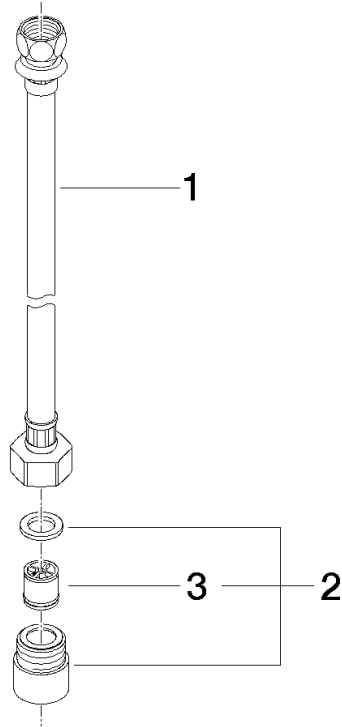

High pressure hose 1/2" x 3/8" x 500 mm -

12 505 970 90 Product version from 7/5/2018

High pressure hose 1/2" x 3/8" x 500 mm -

12 505 970 90 Product version from 7/5/2018

NOTE:only for electro-plated finishes.

High pressure hose 1/2" x 3/8" x 500 mm -

12 505 970 90 Product version from 7/5/2018

High pressure hose 1/2" x 3/8" x 500 mm -

12 505 970 90 Product version from 7/5/2018

Spare parts list

No.	Item Number	Name	Quantity used	Delivery time
1	12 506 970 90	High pressure hoses -	1	2
2	04 24 03 024 01 90	nipple	1	2
3	90 23 01 141 00 90	back-flow preventer	1	2