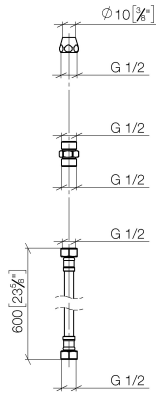

Hose extension -

12 508 970 90

- 1/2" x 1/2" x 600mm high pressure hose

Extending the connection from the spout to a valve, if they are installed further apart.

Hose extension -

12 508 970 90

mm [inches]

Hose extension -

12 508 970 90

Spare parts list

No.	Item Number	Name	Quantity used	Delivery time
1	90 23 30 040 00-00	threaded connector	1	10
2	09 24 03 242 90	nipple	1	2
3	12 502 970 90	High pressure hose 1/2" x 1/2" x 400 mm -	1	2