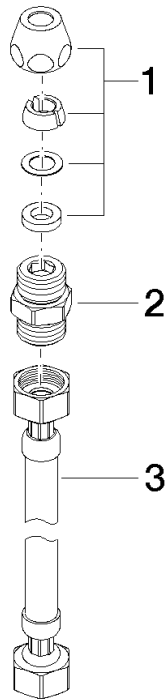

Hose extension -

12 508 970 90

- 1/2" x 1/2" x 600mm high pressure hose

Extending the connection from the spout to a valve, if they are installed further apart.

Hose extension -

12 508 970 90

mm [inches]

Hose extension -

12 508 970 90

Spare parts list

No.	Item Number	Name	Quantity used	Delivery time
1	90 23 30 040 00-00	threaded connector	1	10
2	09 24 03 242 90	nipple	1	2
3	12 502 970 90	High pressure hose 1/2" x 1/2" x 400 mm -	1	2