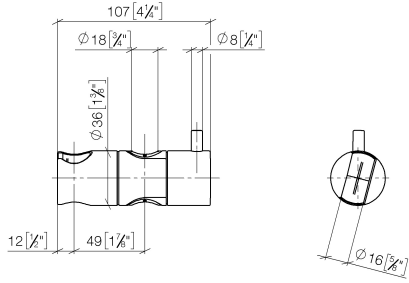

Slide unit - Chrome

12 580 970 Product version from 10/1/2023

- for pipe diameter 18 mm

	Chrome	12 580 970-00
	Brushed Platinum	12 580 970-06
	Platinum	12 580 970-08
	Durabrand (23kt Gold)	12 580 970-09
	Dark Chrome	12 580 970-19
	Light Gold	12 580 970-26
	Brushed Light Gold	12 580 970-27
	Brushed Durabrand (23kt Gold)	12 580 970-28
	Matte Black	12 580 970-33
	Brushed Bronze	12 580 970-42
	Brushed Champagne (22kt Gold)	12 580 970-46
	Champagne (22kt Gold)	12 580 970-47
	Brushed Chrome	12 580 970-93
	Brushed Dark Platinum	12 580 970-99

Slide unit - Chrome

12 580 970 Product version from 10/1/2023

mm [inches]

Slide unit - Chrome

12 580 970 Product version from 10/1/2023

Parts for other
finishes can be found
here: Brushed
Platinum

Spare parts list

No.	Item Number	Name	Quantity used	Delivery time
1	09 12 12 217 90	sleeve	1	2
2	08 18 40 579 90	adaptor	1	2