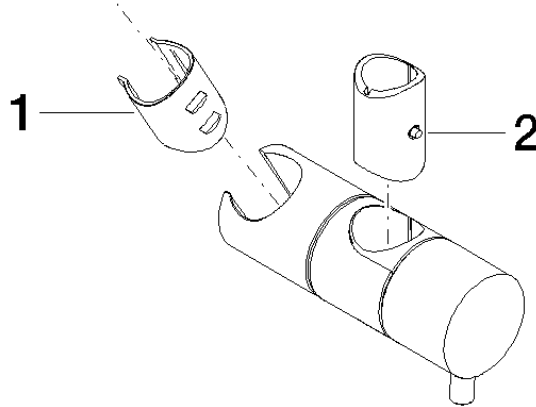

Slide unit - Chrome

12 580 970 Product version from 10/1/2023

- for pipe diameter 18 mm

	Chrome	12 580 970-00
	Brushed Platinum	12 580 970-06
	Platinum	12 580 970-08
	Durabrand (23kt Gold)	12 580 970-09
	Dark Chrome	12 580 970-19
	Light Gold	12 580 970-26
	Brushed Light Gold	12 580 970-27
	Brushed Durabrand (23kt Gold)	12 580 970-28
	Matte Black	12 580 970-33
	Brushed Bronze	12 580 970-42
	Brushed Champagne (22kt Gold)	12 580 970-46
	Champagne (22kt Gold)	12 580 970-47
	Brushed Chrome	12 580 970-93
	Brushed Dark Platinum	12 580 970-99

Slide unit - Chrome

12 580 970 Product version from 10/1/2023

mm [inches]

Slide unit - Chrome

12 580 970 Product version from 10/1/2023

Parts for other
finishes can be found
here: Brushed
Platinum

Spare parts list

No.	Item Number	Name	Quantity used	Delivery time
1	09 12 12 217 90	sleeve	1	2
2	08 18 40 579 90	adaptor	1	2