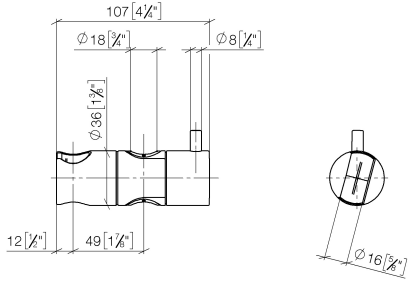

Slide unit - Brushed Light Gold

12 580 970 Product version from 10/1/2023

- for pipe diameter 18 mm

	Brushed Light Gold	12 580 970-27
	Chrome	12 580 970-00
	Brushed Platinum	12 580 970-06
	Platinum	12 580 970-08
	Durabronz (23kt Gold)	12 580 970-09
	Dark Chrome	12 580 970-19
	Light Gold	12 580 970-26
	Brushed Durabronz (23kt Gold)	12 580 970-28
	Matte Black	12 580 970-33
	Brushed Bronze	12 580 970-42
	Brushed Champagne (22kt Gold)	12 580 970-46
	Champagne (22kt Gold)	12 580 970-47
	Brushed Chrome	12 580 970-93
	Brushed Dark Platinum	12 580 970-99

Slide unit - Brushed Light Gold

12 580 970 Product version from 10/1/2023

mm [inches]

Slide unit - Brushed Light Gold

12 580 970 Product version from 10/1/2023

Parts for other finishes can be found here: [Chrome](#)

Spare parts list

No.	Item Number	Name	Quantity used	Delivery time
1	09 12 12 217 90	sleeve	1	2
2	08 18 40 579 90	adaptor	1	2