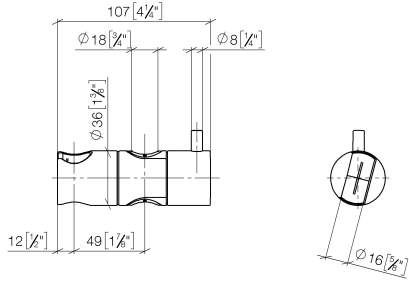

Slide unit - Matte Black

12 580 970 Product version from 10/1/2023

- for pipe diameter 18 mm

| | | |
|---|-------------------------------|---------------|
|  | Matte Black | 12 580 970-33 |
|  | Chrome | 12 580 970-00 |
|  | Brushed Platinum | 12 580 970-06 |
|  | Platinum | 12 580 970-08 |
| | Durabronz (23kt Gold) | 12 580 970-09 |
|  | Dark Chrome | 12 580 970-19 |
|  | Light Gold | 12 580 970-26 |
|  | Brushed Light Gold | 12 580 970-27 |
|  | Brushed Durabronz (23kt Gold) | 12 580 970-28 |
|  | Brushed Bronze | 12 580 970-42 |
|  | Brushed Champagne (22kt Gold) | 12 580 970-46 |
|  | Champagne (22kt Gold) | 12 580 970-47 |
|  | Brushed Chrome | 12 580 970-93 |
|  | Brushed Dark Platinum | 12 580 970-99 |

Slide unit - Matte Black

12 580 970 Product version from 10/1/2023

mm [inches]

Slide unit - Matte Black

12 580 970 Product version from 10/1/2023

Parts for other
finishes can be found
here: [Chrome](#)

Spare parts list

| No. | Item Number | Name | Quantity used | Delivery time |
|-----|-----------------|---------|---------------|---------------|
| 1 | 09 12 12 217 90 | sleeve | 1 | 2 |
| 2 | 08 18 40 579 90 | adaptor | 1 | 2 |