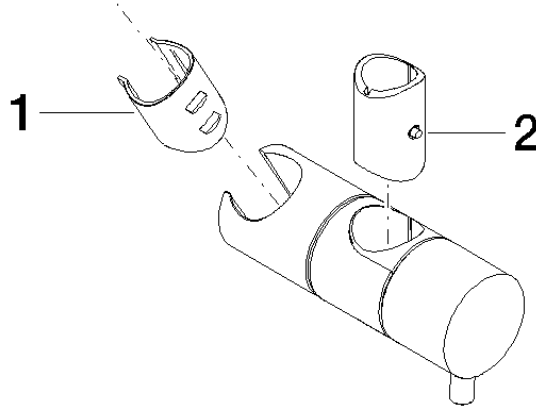

Slide unit - Matte Black

12 580 970 Product version from 10/1/2023

- for pipe diameter 18 mm

| | | |
|---|-------------------------------|---------------|
|  | Matte Black | 12 580 970-33 |
|  | Chrome | 12 580 970-00 |
|  | Brushed Platinum | 12 580 970-06 |
|  | Platinum | 12 580 970-08 |
| | Durabronz (23kt Gold) | 12 580 970-09 |
|  | Dark Chrome | 12 580 970-19 |
|  | Light Gold | 12 580 970-26 |
|  | Brushed Light Gold | 12 580 970-27 |
|  | Brushed Durabronz (23kt Gold) | 12 580 970-28 |
|  | Brushed Bronze | 12 580 970-42 |
|  | Brushed Champagne (22kt Gold) | 12 580 970-46 |
|  | Champagne (22kt Gold) | 12 580 970-47 |
|  | Brushed Chrome | 12 580 970-93 |
|  | Brushed Dark Platinum | 12 580 970-99 |

Slide unit - Matte Black

12 580 970 Product version from 10/1/2023

mm [inches]

Slide unit - Matte Black

12 580 970 Product version from 10/1/2023

Parts for other
finishes can be found
here: [Chrome](#)

Spare parts list

| No. | Item Number | Name | Quantity used | Delivery time |
|-----|-----------------|---------|---------------|---------------|
| 1 | 09 12 12 217 90 | sleeve | 1 | 2 |
| 2 | 08 18 40 579 90 | adaptor | 1 | 2 |