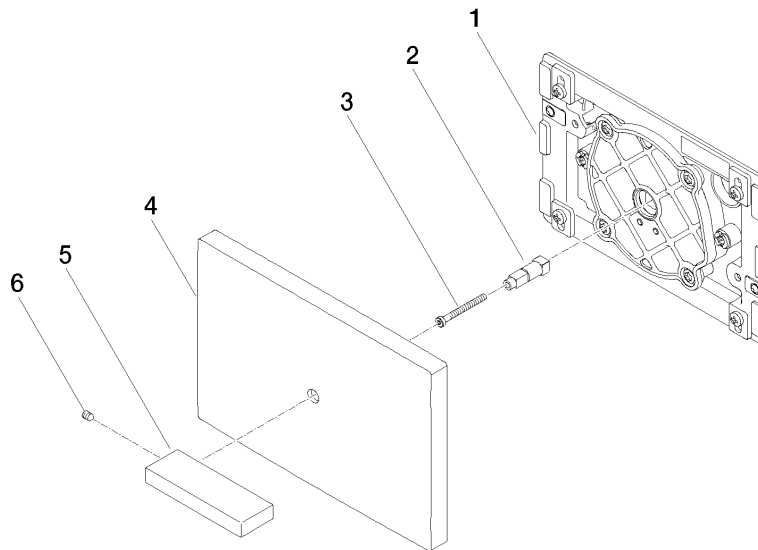

12 660 979 Product version up to 5/27/2021

- cover plate 150 x 240 x 15 mm
- flush handle with rotary operation and two-volume technology (full flush/partial flush)

This product is compatible with the following TECE products:

12 660 979 Product version up to 5/27/2021

mm [inches]

12 660 979 Product version up to 5/27/2021

Parts for other finishes can be found here: Brushed Platinum

Spare parts list

No.	Item Number	Name	Quantity used	Delivery time
6	09 31 11 058 90	pin	1.00	2
1	04 28 01 053 00 90	plate	1.00	2
2	09 18 20 038 90	base	1.00	2
4	09 11 01 179-00	cover	1.00	10
3	09 30 30 086 90	screw	1.00	2
5	09 20 97 057-00	handle	1.00	10