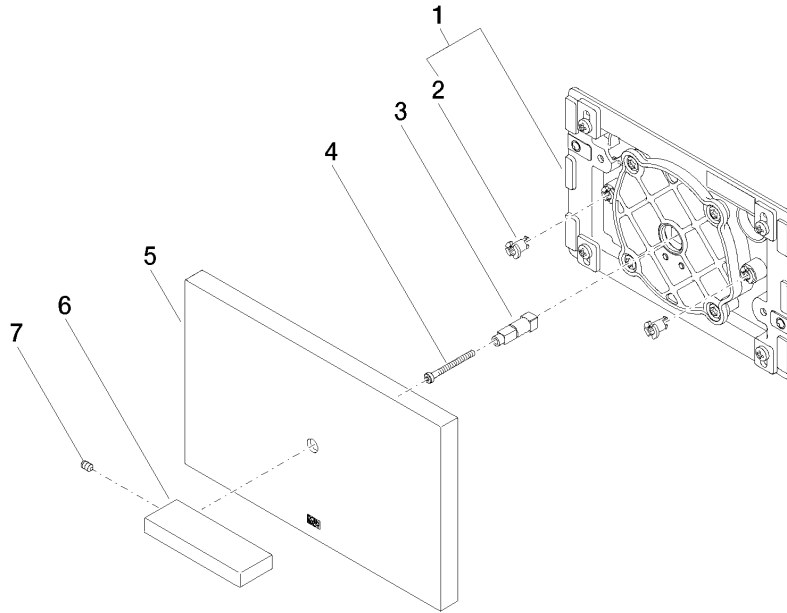

**Cover plate for the concealed WC cistern made by TeCe - Brushed
Champagne (22kt Gold)**

12 660 979 Product version from 5/27/2021

Parts for other
finishes can be found
here: [Chrome](#)

Spare parts list

No.	Item Number	Name	Quantity used	Delivery time
1	04 28 01 053 00 90	plate	1	2
2	90 18 40 295 00 90	sleeve	1	2
3	09 18 20 038 90	base	1	2
4	09 30 30 086 90	screw	1	2
5	09 11 01 179-46	cover	1	-
Spare part can no longer be ordered, please order the replacement item				
6	09 20 97 057-46	handle	1	30
7	09 31 11 058 90	pin	1	2