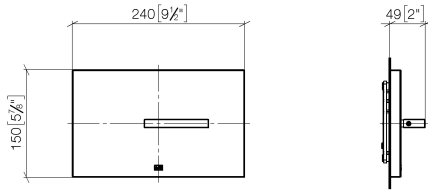

**Cover plate for the concealed WC cistern made by TeCe - Brushed  
Champagne (22kt Gold)**

12 660 979 Product version from 5/27/2021

- cover plate 150 x 240 x 15 mm
- flush handle with rotary operation and two-volume technology (full flush/partial flush)

# Cover plate for the concealed WC cistern made by TeCe - Brushed Champagne (22kt Gold)

12 660 979 Product version from 5/27/2021  
mm [inches]

**Cover plate for the concealed WC cistern made by TeCe - Brushed  
Champagne (22kt Gold)**