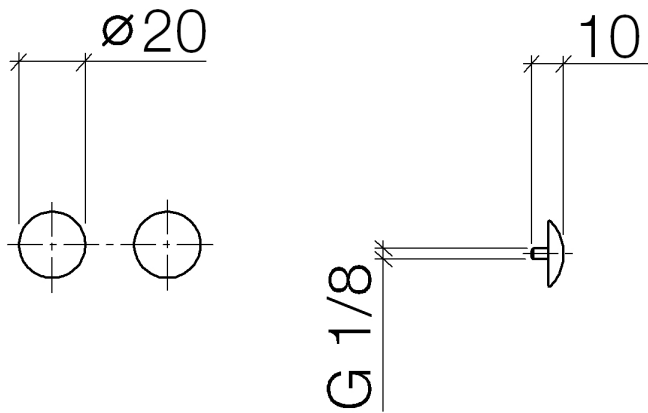

Decorative caps for Perfecto - Brushed Champagne (22kt Gold)

---

12 801 970 Product version from 10/1/2023