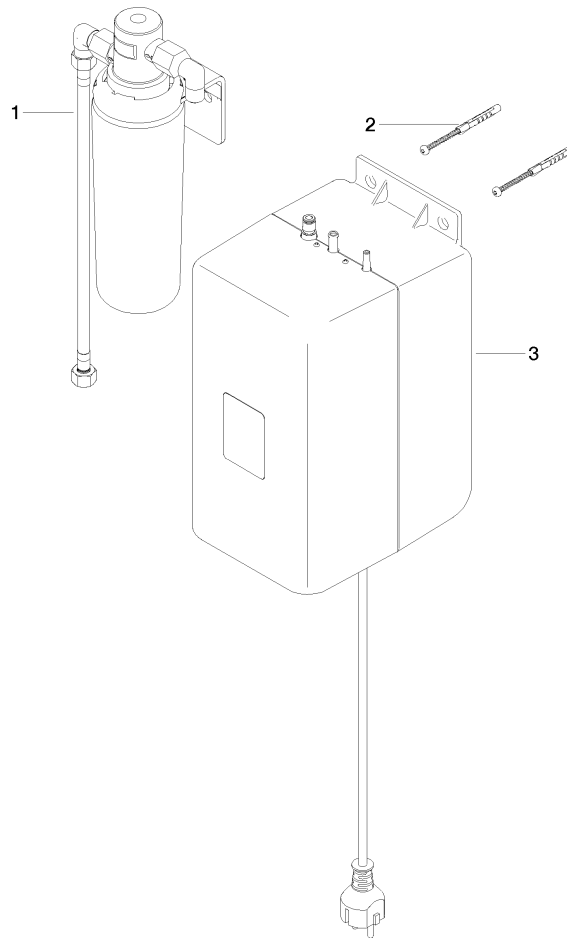

## Hot water tank incl. filter -

---

12 892 970 90 Product version from 4/1/2014

- CEE 7/4 connector
- thermostat regulator (88°C - 98°C)
- capacity 2,5 litres
- power 1300 W
- voltage 220 - 240 volt
- activated carbon filter (5.0 micron level)
- chemical and mechanical filtering
- reduces water hardness (ion exchanger)
- filters dirt, rust, chlorine and lead particles
- filter capacity approx. 450 litres

For use with HOT & COLD WATER DISPENSER 17  
861 625 / 17 861 680 / 17 861 790 / 17 861 875 / 17  
861 888

The filter cartridge must be changed every six months. The installation instructions contain further information for guidance.

The products are not available in all markets, please contact your Dornbracht sales force.

NOTE: This item is conditioned separately.

Hot water tank incl. filter -

12 892 970 90 Product version from 4/1/2014

Hot water tank incl. filter -

12 892 970 90 Product version from 4/1/2014

Spare parts list

No.	Item Number	Name	Quantity used	Delivery time
1	90 11 11 073 00 90	filter	1	2
2	05 30 31 025 00 90	fixing set	1	2
3	90 10 01 033 00 90	tank	1	2