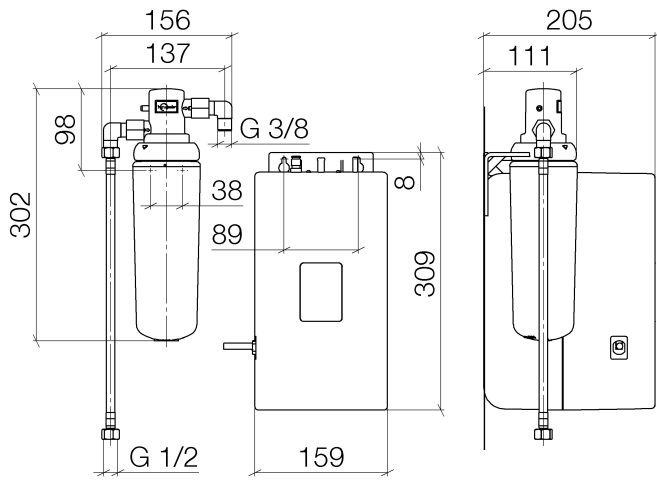

## Hot water tank incl. filter -

---

12 892 970 90 Product version from 4/1/2014

- CEE 7/4 connector
- thermostat regulator (88°C - 98°C)
- capacity 2,5 litres
- power 1300 W
- voltage 220 - 240 volt
- activated carbon filter (5.0 micron level)
- chemical and mechanical filtering
- reduces water hardness (ion exchanger)
- filters dirt, rust, chlorine and lead particles
- filter capacity approx. 450 litres

For use with HOT & COLD WATER DISPENSER 17  
861 625 / 17 861 680 / 17 861 790 / 17 861 875 / 17  
861 888

The filter cartridge must be changed every six months. The installation instructions contain further information for guidance.

Hot water tank incl. filter -

12 892 970 90 Product version from 4/1/2014

Spare parts list

No.	Item Number	Name	Quantity used	Delivery time
1	90 11 11 073 00 90	filter	1	2
2	05 30 31 025 00 90	fixing set	1	2
3	90 10 01 033 00 90	tank	1	2