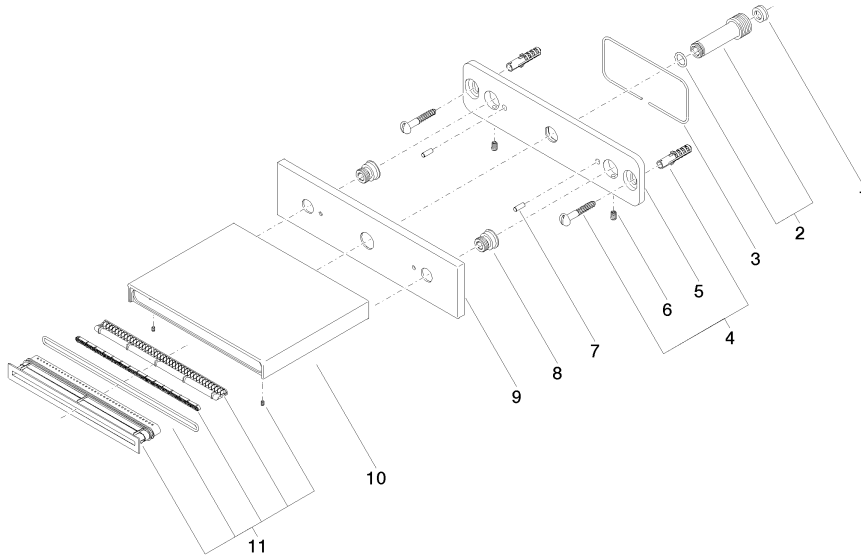

**WATER SHEET Cascade spout for wall mounting - Brushed Light Gold**

IMO

13 415 979

- 150mm projection
- CASCADE, max. flow rate 26.5 l/min (at 3 bar)
- cover plate 240 x 60 mm
- 1/2" connection
- plug-link mounting
- WRAS 2306001

35 085 970 90

13 415 979

mm [inches]

**Flow rate chart**

**Trajectory diagram**

**Codes & Standards**

Scottish Water  
Byelaws

UK Water Supply  
Regulations

WATER SHEET Cascade spout for wall mounting - Brushed Light Gold

---

IMO

13 415 979

Certificates

---

WRAS\_2306

13 415 979

Product version from 10/1/2023

WATER SHEET Cascade spout for wall mounting - Brushed Light Gold

IMO

13 415 979

**Spare parts list**

**Product version from 10/1/2023**

No.	Item Number	Name	Quantity used	Delivery time
	09 23 01 057 90	flow reducer	14	2