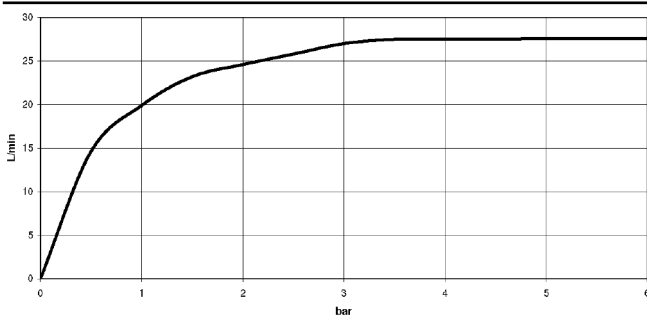

**WATER SHEET Cascade spout for wall mounting - Brushed Light Gold**

IMO

13 415 979

- 150mm projection
- CASCADE, max. flow rate 26.5 l/min (at 3 bar)
- cover plate 240 x 60 mm
- 1/2" connection
- plug-link mounting
- WRAS 2306001

**Recommended miscellaneous**

- Concealed wall elbow -**
- min. recess depth 90 mm
  - max. recess depth 163 mm

35 085 970 90

**Recommended miscellaneous**

- Concealed wall elbow -**
- min. recess depth 90 mm
  - max. recess depth 163 mm

35 085 970 90

13 415 979

mm [inches]

**Flow rate chart**

**Trajectory diagram**

**Codes & Standards**

Scottish Water  
Byelaws

UK Water Supply  
Regulations