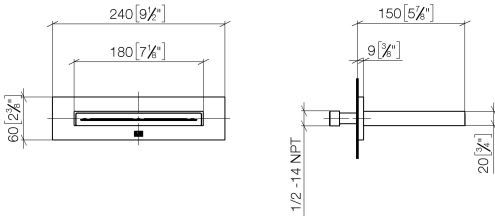

**WATER SHEET Cascade spout for wall mounting - Brushed Light Gold**

IMO

13 415 979

- 150mm projection
- CASCADE, max. flow rate 26.5 l/min (at 3 bar)
- cover plate 240 x 60 mm
- 1/2" connection
- plug-link mounting
- WRAS 2306001

**Recommended miscellaneous**

- Concealed wall elbow -**
- min. recess depth 90 mm
  - max. recess depth 163 mm

35 085 970 90

**Recommended miscellaneous**

- Concealed wall elbow -**
- min. recess depth 90 mm
  - max. recess depth 163 mm

35 085 970 90

13 415 979

mm [inches]

**Flow rate chart**

**Trajectory diagram**

**Codes & Standards**

Scottish Water  
Byelaws

UK Water Supply  
Regulations