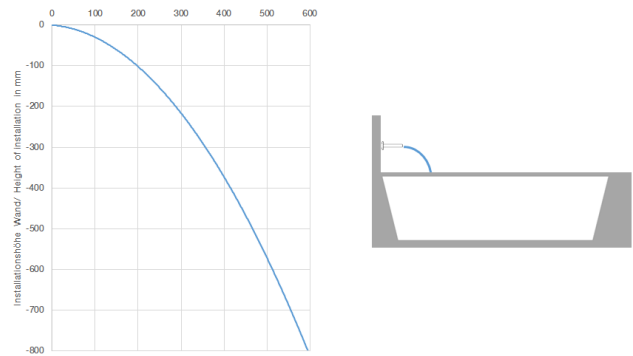

**WATER SHEET Cascade spout for wall mounting - Brushed Light Gold**

IMO

13 415 979

- 150mm projection
- CASCADE, max. flow rate 26.5 l/min (at 3 bar)
- cover plate 240 x 60 mm
- 1/2" connection
- plug-link mounting
- WRAS 2306001

**Recommended miscellaneous**

- Concealed wall elbow -**
- min. recess depth 90 mm
  - max. recess depth 163 mm

35 085 970 90

**Recommended miscellaneous**

- Concealed wall elbow -**
- min. recess depth 90 mm
  - max. recess depth 163 mm

35 085 970 90

13 415 979

mm [inches]

**Flow rate chart**

**Trajectory diagram**

**Codes & Standards**

Scottish Water  
Byelaws

UK Water Supply  
Regulations