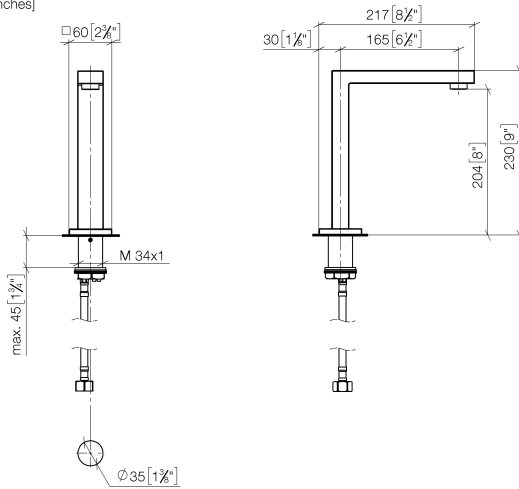

SYMETRICS Deck-mounted basin spout without pop-up waste - Brushed Platinum

13 721 980 Product version from 4/30/2009

- 165mm projection
- fixed spout
- circular, air-enriched flow
- height of mixer 230 mm
- height up to aerator 205 mm
- hole diameter 35 mm
- rosette 60 x 60 mm
- 2x screw-in M 10 x 1 pressure hose, leak-tested
- 1/2" connection
- max. flow 7 l/min
- lead-free

SYMETRICS Deck-mounted basin spout without pop-up waste - Brushed Platinum

13 721 980 Product version from 4/30/2009
mm [inches]

Flow rate chart

Codes & Standards

DIN 4109

EN 200

ISO 3822

Ü-Zeichen

VA-Zeichen

SYMETRICS Deck-mounted basin spout without pop-up waste - Brushed Platinum

13 721 980 Product version from 4/30/2009

Certificates

ETA_18

LGA_18

SYMETRICS Deck-mounted basin spout without pop-up waste - Brushed Platinum

13 721 980 Product version from 4/30/2009

Spare parts list

No.	Item Number	Name	Quantity used	Delivery time
1	90 11 06 192 05-06	spout	1	10
2	90 23 01 029 02-06	aerator	1	-
Spare part can no longer be ordered, please order the replacement item				
3	09 27 68 002-06	rosette	1	10
4	09 30 01 102 10 90	sleeve	1	2
5	09 31 11 036 90	pin	1	2
6	04 31 20 046 10 92	set	1	2
7	04 30 04 019 00 90	hose	2	2
8	04 23 10 044 00 90	fixing set	1	2