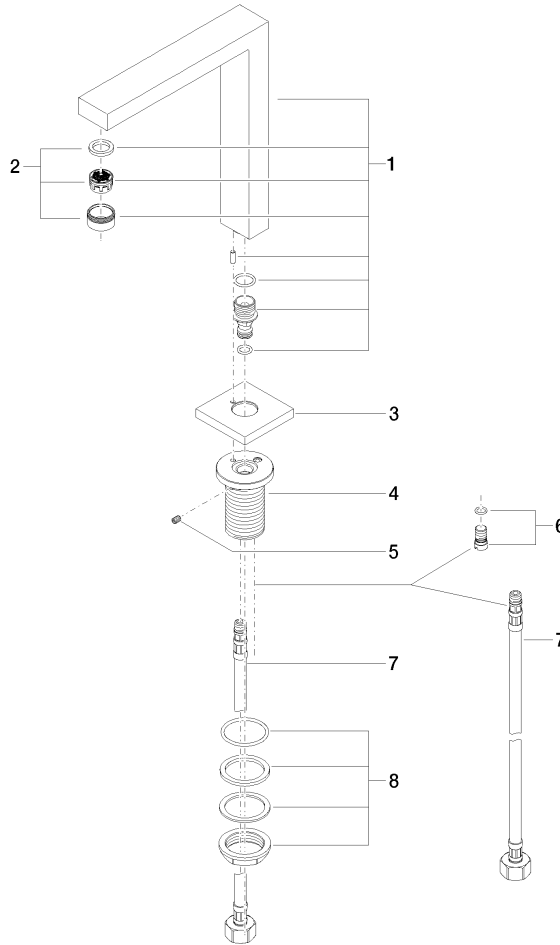

SYMETRICS Deck-mounted basin spout without pop-up waste - Brushed Platinum

13 721 980 Product version from 4/30/2009

- 165mm projection
- fixed spout
- circular, air-enriched flow
- height of mixer 230 mm
- height up to aerator 205 mm
- hole diameter 35 mm
- rosette 60 x 60 mm
- 2x screw-in M 10 x 1 pressure hose, leak-tested
- 1/2" connection
- max. flow 7 l/min
- lead-free

SYMETRICS Deck-mounted basin spout without pop-up waste - Brushed Platinum

13 721 980 Product version from 4/30/2009
mm [inches]

Flow rate chart

Codes & Standards

DIN 4109

EN 200

ISO 3822

Ü-Zeichen

VA-Zeichen

SYMETRICS Deck-mounted basin spout without pop-up waste - Brushed Platinum

13 721 980 Product version from 4/30/2009

Certificates

ETA_18

LGA_18

SYMETRICS Deck-mounted basin spout without pop-up waste - Brushed Platinum

13 721 980 Product version from 4/30/2009

Spare parts list

No.	Item Number	Name	Quantity used	Delivery time
1	90 11 06 192 05-06	spout	1	10
2	90 23 01 029 02-06	aerator	1	-
Spare part can no longer be ordered, please order the replacement item				
3	09 27 68 002-06	rosette	1	10
4	09 30 01 102 10 90	sleeve	1	2
5	09 31 11 036 90	pin	1	2
6	04 31 20 046 10 92	set	1	2
7	04 30 04 019 00 90	hose	2	2
8	04 23 10 044 00 90	fixing set	1	2