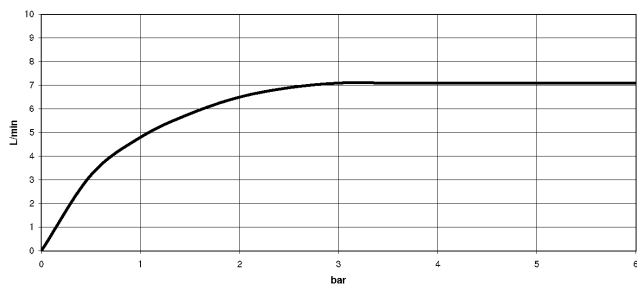

SYMETRICS Deck-mounted basin spout without pop-up waste - Brushed Platinum

13 721 980 Product version from 4/30/2009

- 165mm projection
- fixed spout
- circular, air-enriched flow
- height of mixer 230 mm
- height up to aerator 205 mm
- hole diameter 35 mm
- rosette 60 x 60 mm
- 2x screw-in M 10 x 1 pressure hose, leak-tested
- 1/2" connection
- max. flow 7 l/min
- lead-free

SYMETRICS Deck-mounted basin spout without pop-up waste - Brushed Platinum

13 721 980 Product version from 4/30/2009
mm [inches]

Flow rate chart

Codes & Standards

DIN 4109

EN 200

ISO 3822

Ü-Zeichen