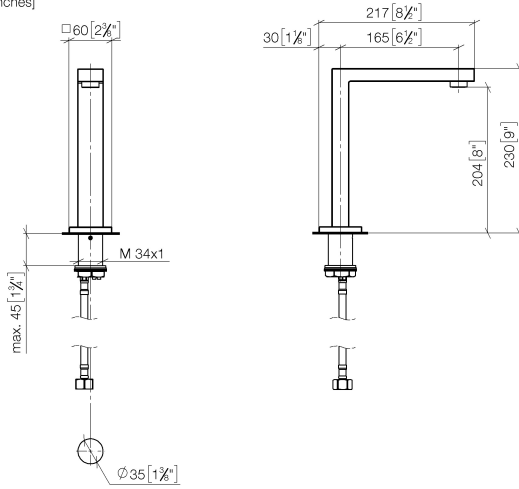

SYMETRICS Deck-mounted basin spout without pop-up waste - Brushed Platinum

13 721 980 Product version from 4/30/2009

- 165mm projection
- fixed spout
- circular, air-enriched flow
- height of mixer 230 mm
- height up to aerator 205 mm
- hole diameter 35 mm
- rosette 60 x 60 mm
- 2x screw-in M 10 x 1 pressure hose, leak-tested
- 1/2" connection
- max. flow 7 l/min
- lead-free

SYMETRICS Deck-mounted basin spout without pop-up waste - Brushed Platinum

13 721 980 Product version from 4/30/2009
mm [inches]

Flow rate chart

Codes & Standards

DIN 4109

EN 200

ISO 3822

Ü-Zeichen

VA-Zeichen

SYMETRICS Deck-mounted basin spout without pop-up waste - Brushed Platinum

13 721 980 Product version from 4/30/2009

Certificates

ETA_18

LGA_18

SYMETRICS Deck-mounted basin spout without pop-up waste - Brushed Platinum

13 721 980 Product version from 4/30/2009

Spare parts list

No.	Item Number	Name	Quantity used	Delivery time
1	90 11 06 192 05-06	spout	1	10
2	90 23 01 029 02-06	aerator	1	-
Spare part can no longer be ordered, please order the replacement item				
3	09 27 68 002-06	rosette	1	10
4	09 30 01 102 10 90	sleeve	1	2
5	09 31 11 036 90	pin	1	2
6	04 31 20 046 10 92	set	1	2
7	04 30 04 019 00 90	hose	2	2
8	04 23 10 044 00 90	fixing set	1	2