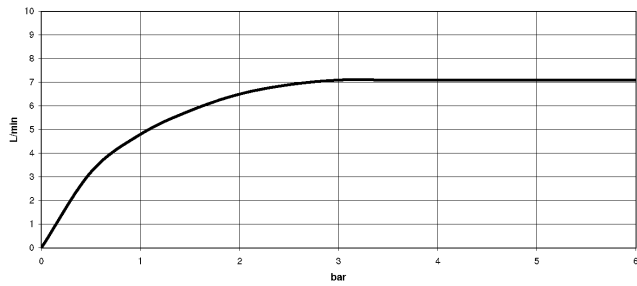

SYMETRICS Deck-mounted basin spout without pop-up waste - Brushed Platinum

13 721 980 Product version from 4/30/2009

- 165mm projection
- fixed spout
- circular, air-enriched flow
- height of mixer 230 mm
- height up to aerator 205 mm
- hole diameter 35 mm
- rosette 60 x 60 mm
- 2x screw-in M 10 x 1 pressure hose, leak-tested
- 1/2" connection
- max. flow 7 l/min
- lead-free

SYMETRICS Deck-mounted basin spout without pop-up waste - Brushed Platinum

13 721 980 Product version from 4/30/2009
mm [inches]

Flow rate chart

Codes & Standards

DIN 4109

EN 200

ISO 3822

Ü-Zeichen