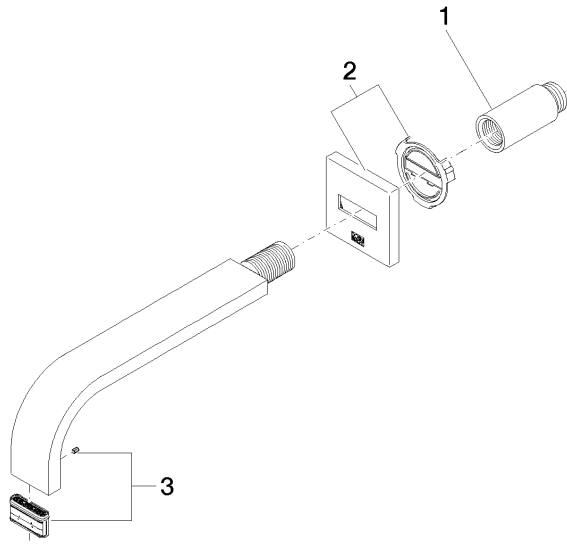

Recommended miscellaneous

- Concealed wall elbow -** 35 085 970 90
- min. recess depth 90 mm
 - max. recess depth 163 mm

MEM Wall-mounted basin spout without pop-up waste - Brushed Champagne (22kt Gold)

MEM

13 800 782
mm [inches]

Flow rate chart

Codes & Standards

Scottish Water
Byelaws

UK Water Supply
Regulations

MEM Wall-mounted basin spout without pop-up waste - Brushed Champagne
(22kt Gold)

MEM

13 800 782
Certificates

WRAS_2203

MEM Wall-mounted basin spout without pop-up waste - Brushed Champagne (22kt Gold)

MEM

13 800 782

Product version from 3/10/2014

MEM Wall-mounted basin spout without pop-up waste - Brushed Champagne
(22kt Gold)